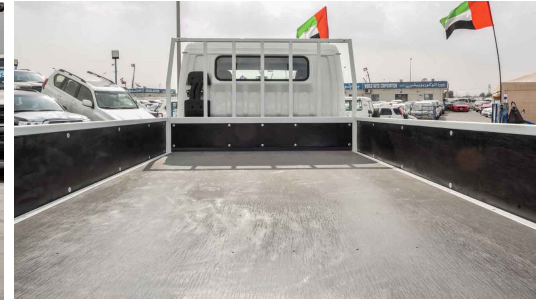

(LHD) Mitsubishi Canter DCAB 4.2D Cargo 2020