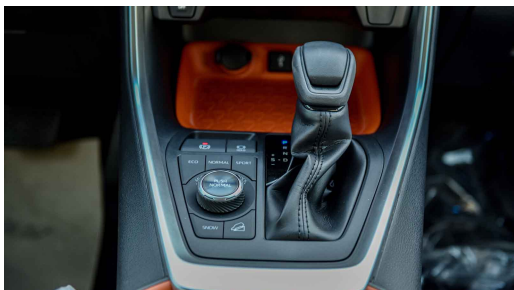

- /MileleMotors
- @MileleMotors
- MileleMotors
- @MileleMotors

(LHD) Rav4 Adventure 2.5P 4x4 AT 2020