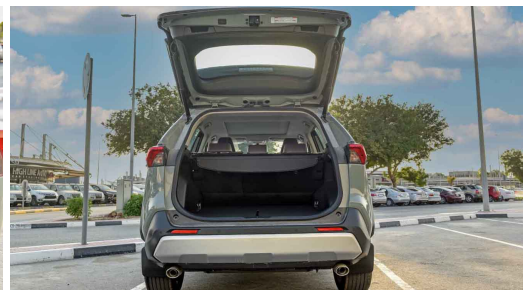

- /MileleMotors
- @MileleMotors
- MileleMotors
- @MileleMotors

(LHD) Rav4 Adventure 2.5P 4x4 AT 2020