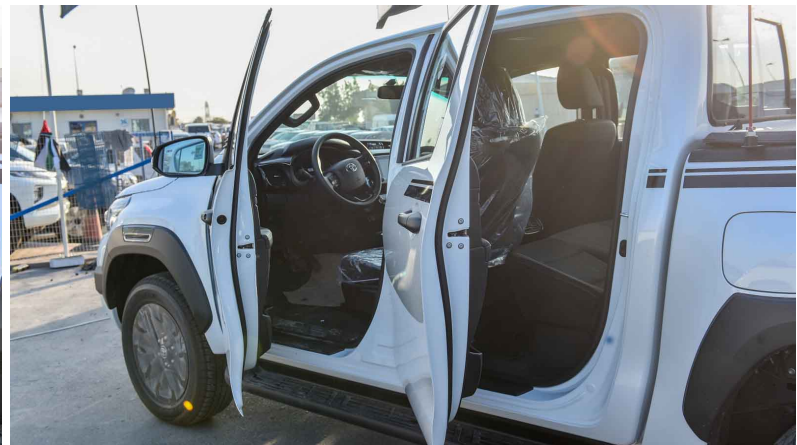

/MileleMotors

@MileleMotors

MileleMotors

@MileleMotors

MileleMotors
Procuring, Sourcing, & Stocking Motor Vehicles.

Head office

P.O.Box : 6339

AF - 07, Block A, Samari Retail

Ras Al Khor 3, Dubai - UAE

Tel: +971 50 4996459

Mail: info@milelemotors.com

(LHD) TOYOTA HILUX DC 4X4 ADVENTURE 4.0P AT MY2021

Exterior features

PARKING SONARS

REAR FOG LAMP

FRONT FOG LAMPS

REVERSE CAMERA

SIDE STEP

SIDE STRIPES

BEDLINER

LED HEADLAMP

HEADLAMP LEVELING ; AUTO

DAYTIME RUNNING LIGHTS - DRLs

FRONT BUMPER SPOILER & OVER FENDERS ; ADVENTURE DESIGN

18" ALLOY WHEELS ; ADVENTURE DESIGN

REAR VIEW MIRROR ; POWERED