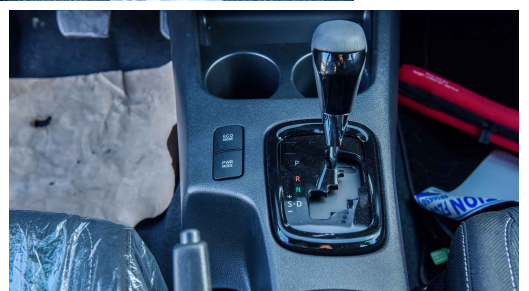

/MileleMotors

@MileleMotors

MileleMotors

@MileleMotors

MileleMotors

Procuring, Sourcing, & Stocking Motor Vehicles.

Head office

P.O.Box : 6339

AF - 07, Block A, Samari Retail

Ras Al Khor 3, Dubai - UAE

Tel: +971 50 4996459

Mail: info@milelemotors.com

(LHD) TOYOTA HILUX DC 4X4 ADVENTURE 4.0P AT MY2021

www.milelemotors.com