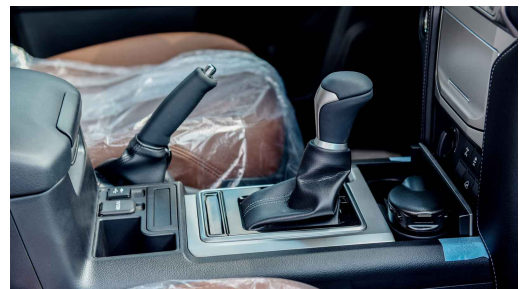

(LHD) TOYOYA PRADO VX -DT 3.0D AT 2020