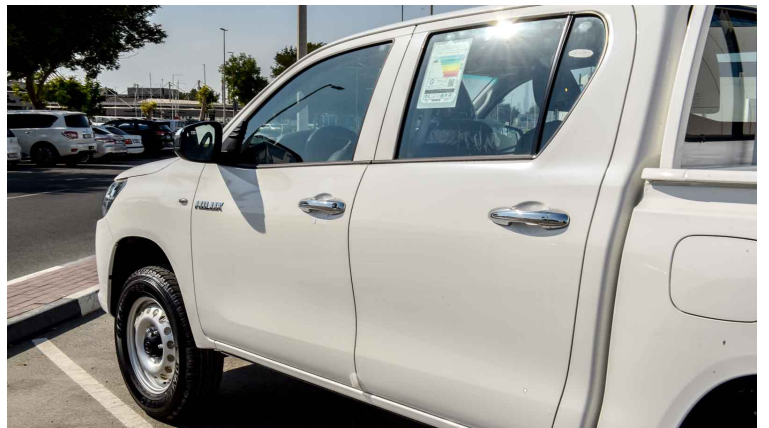

- /MileleMotors
- @MileleMotors
- MileleMotors
- @MileleMotors

MileleMotors
Procuring, Sourcing, & Stocking Motor Vehicles.

Head office
P.O.Box : 6339
AF - 07, Block A, Samari Retail
Ras Al Khor 3, Dubai - UAE
Tel: +971 50 4996459
Mail: info@milelemotors.com

(LHD) Toyota Hilux 2.4D DC 4x4 MT