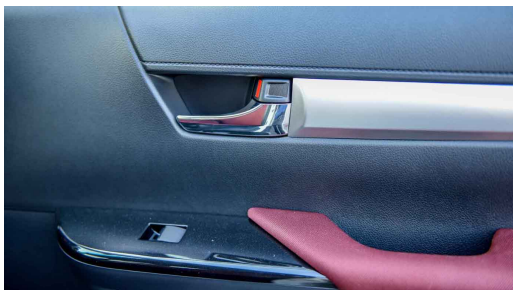

f /MileleMotors

@MileleMotors

MileleMotors

@MileleMotors

MileleMotors

Procuring, Sourcing, & Stocking Motor Vehicles.

Head office

P.O.Box : 6339

AF - 07, Block A, Samari Retail

Ras Al Khor 3, Dubai - UAE

Tel: +971 50 4996459

Mail: info@milelemotors.com

(LHD) Toyota Hilux DC 4x4 2.4D AT MY2021 Full Option

www.milelemotors.com