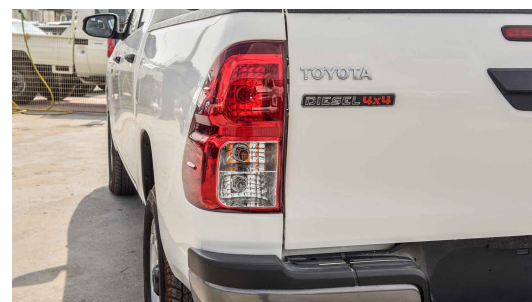

/MileleMotors

@MileleMotors

MileleMotors

@MileleMotors

MileleMotors

Procuring, Sourcing, & Stocking Motor Vehicles.

Head office

P.O.Box : 6339

AF - 07, Block A, Samari Retail

Ras Al Khor 3, Dubai - UAE

Tel: +971 50 4996459

Mail: info@milelemotors.com

(LHD) Toyota Hilux Double Cab 2.8L Diesel 4x4 M/T 2020