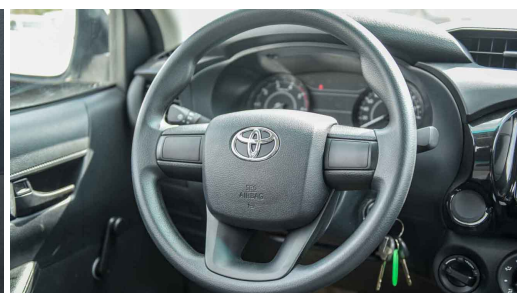

/MileleMotors

@MileleMotors

MileleMotors

@MileleMotors

MileleMotors

Procuring, Sourcing, & Stocking Motor Vehicles.

Head office

P.O.Box : 6339

AF - 07, Block A, Samari Retail

Ras Al Khor 3, Dubai - UAE

Tel: +971 50 4996459

Mail: info@milelemotors.com

(LHD) Toyota Hilux Double Cab 2.8L Diesel 4x4 M/T 2020

www.milelemotors.com