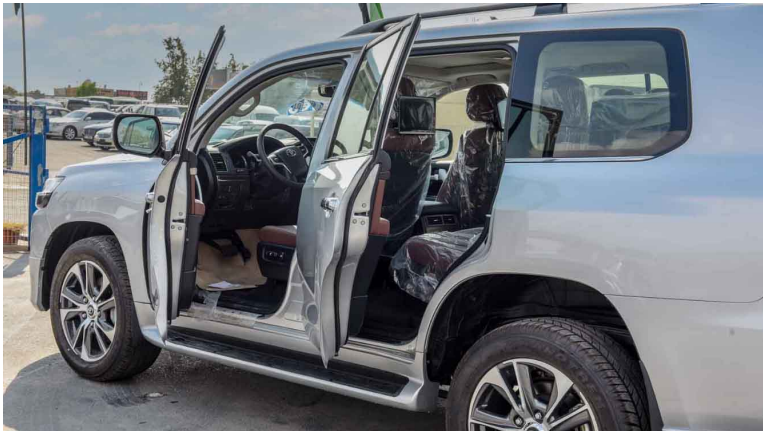

(LHD) Toyota Land Cruiser VX 4.5D AT MY2021