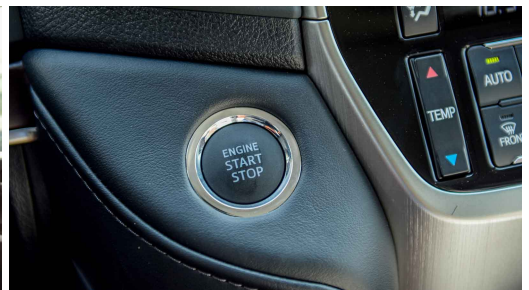

- /MileleMotors
- @MileleMotors
- MileleMotors
- @MileleMotors

(LHD) Toyota Land Cruiser VX 4.5D AT MY2021