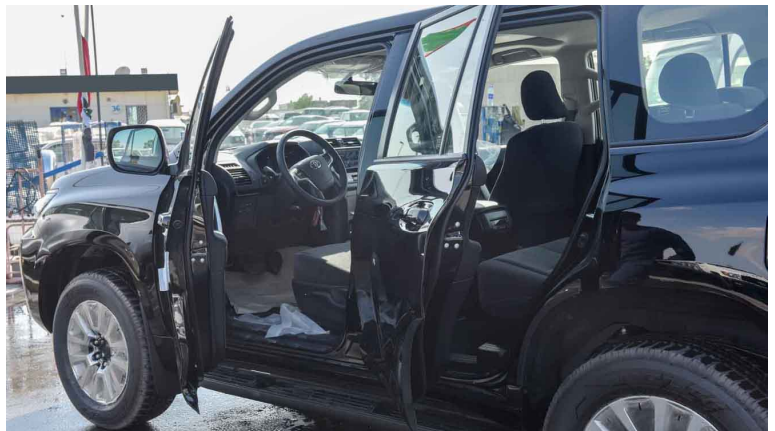

/MileleMotors

@MileleMotors

MileleMotors

@MileleMotors

MileleMotors
Procuring, Sourcing, & Stocking Motor Vehicles.

Head office

P.O.Box : 6339

AF - 07, Block A, Samari Retail
Ras Al Khor 3, Dubai - UAE

Tel: +971 50 4996459

Mail: info@milelemotors.com

(LHD) Toyota Prado 2.7P TXL AT 2021 BLACK