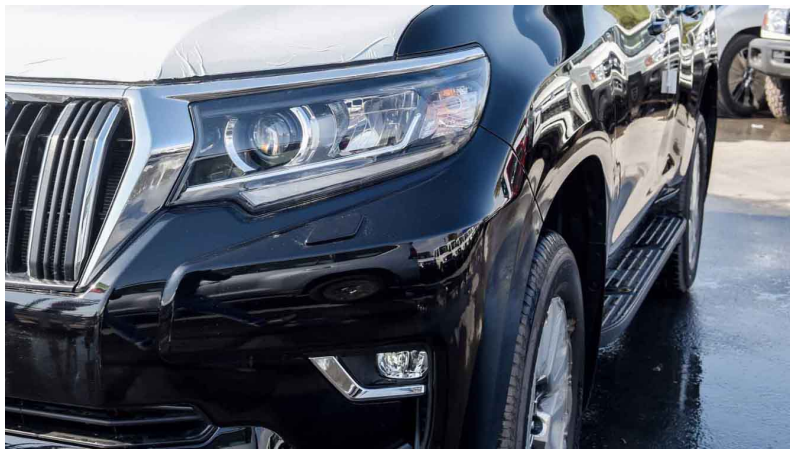

/MileleMotors

@MileleMotors

MileleMotors

@MileleMotors

MileleMotors
Procuring, Sourcing, & Stocking Motor Vehicles.

Head office

P.O.Box : 6339

AF - 07, Block A, Samari Retail
Ras Al Khor 3, Dubai - UAE

Tel: +971 50 4996459

Mail: info@milelemotors.com

(LHD) Toyota Prado 2.7P TXL AT 2021 BLACK