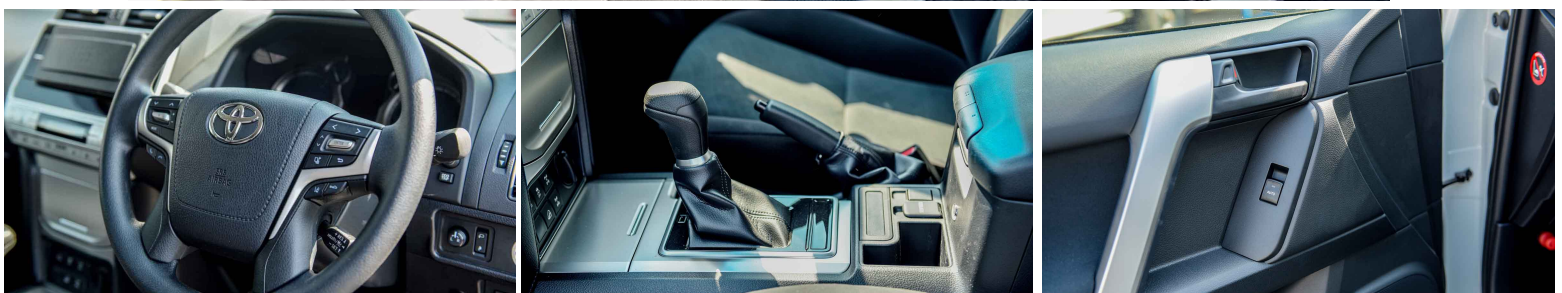

/MileleMotors

@MileleMotors

MileleMotors

@MileleMotors

MileleMotors
Procuring, Sourcing, & Stocking Motor Vehicles.

Head office

P.O.Box : 6339

AF - 07, Block A, Samari Retail

Ras Al Khor 3, Dubai - UAE

Tel: +971 50 4996459

Mail: info@milelemotors.com

(RHD) Toyota Prado TX 2.8D AT 2020

www.milelemotors.com