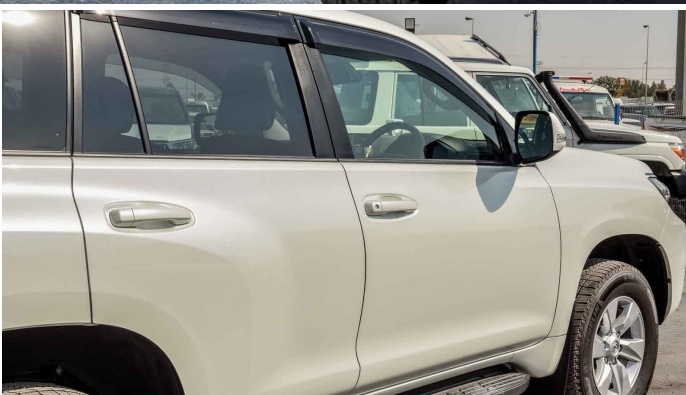

/MileleMotors

@MileleMotors

MileleMotors

@MileleMotors

MileleMotors
Procuring, Sourcing, & Stocking Motor Vehicles.

Head office

P.O.Box : 6339

AF - 07, Block A, Samari Retail

Ras Al Khor 3, Dubai - UAE

Tel: +971 50 4996459

Mail: info@milelemotors.com

(RHD) Toyota Prado TX 2.8D AT 2020

www.milelemotors.com