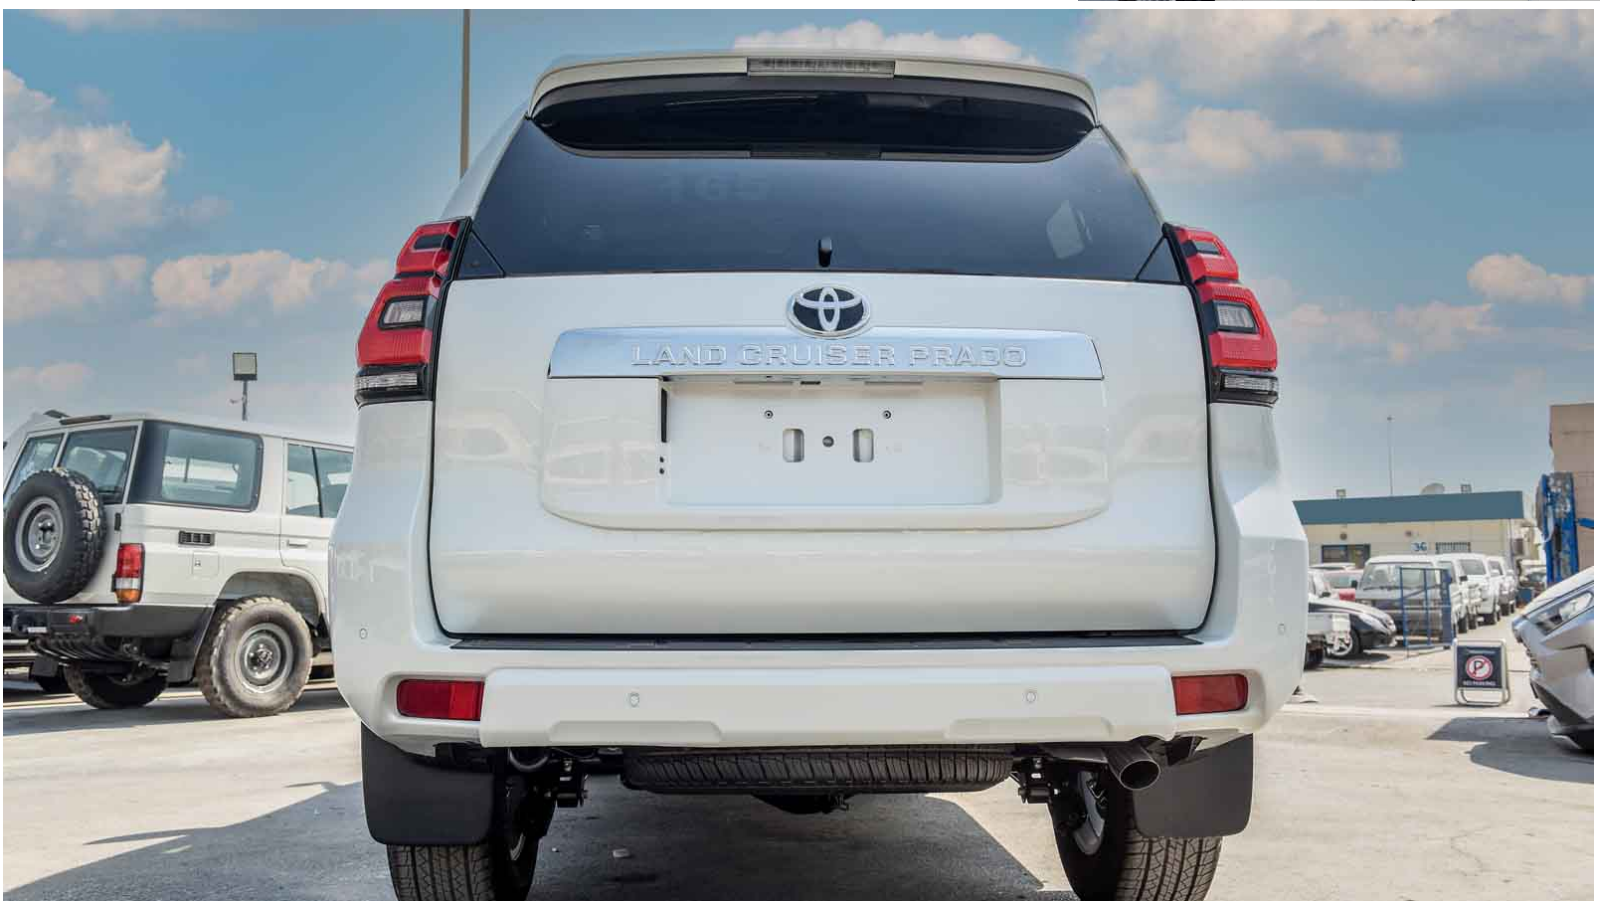

/MileleMotors

@MileleMotors

MileleMotors

@MileleMotors

MileleMotors
Procuring, Sourcing, & Stocking Motor Vehicles.

Head office

P.O.Box : 6339

AF - 07, Block A, Samari Retail

Ras Al Khor 3, Dubai - UAE

Tel: +971 50 4996459

Mail: info@milelemotors.com

(RHD) Toyota Prado TX 2.8D AT 2020

www.milelemotors.com