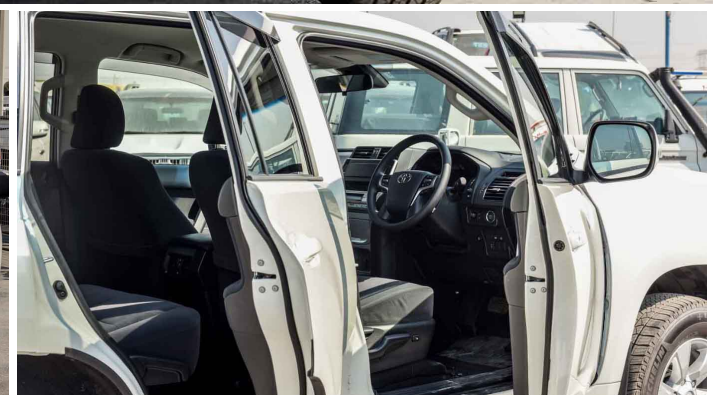

/MileleMotors

@MileleMotors

MileleMotors

@MileleMotors

MileleMotors
Procuring, Sourcing, & Stocking Motor Vehicles.

Head office

P.O.Box : 6339

AF - 07, Block A, Samari Retail

Ras Al Khor 3, Dubai - UAE

Tel: +971 50 4996459

Mail: info@milelemotors.com

(RHD) Toyota Prado TX 2.8D AT 2020

www.milelemotors.com