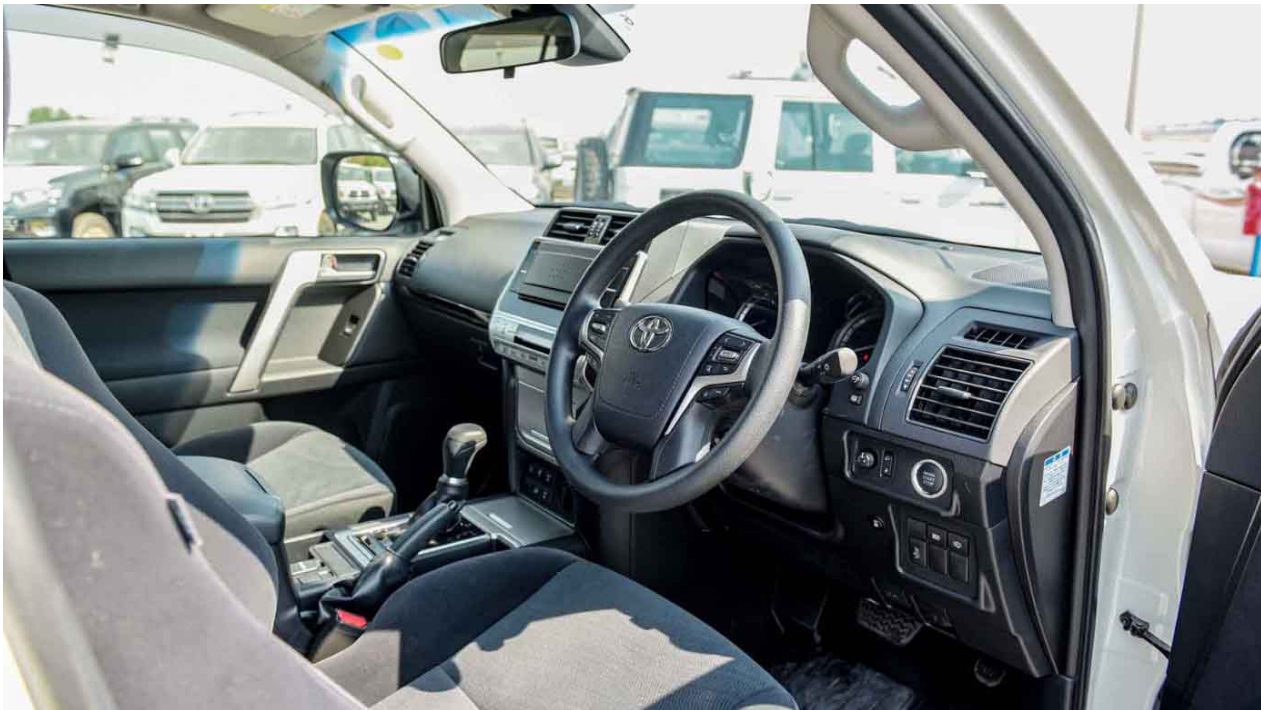

/MileleMotors

@MileleMotors

MileleMotors

@MileleMotors

MileleMotors
Procuring, Sourcing, & Stocking Motor Vehicles.

Head office

P.O.Box : 6339

AF - 07, Block A, Samari Retail

Ras Al Khor 3, Dubai - UAE

Tel: +971 50 4996459

Mail: info@milelemotors.com

(RHD) Toyota Prado TX 2.8D AT 2020

www.milelemotors.com