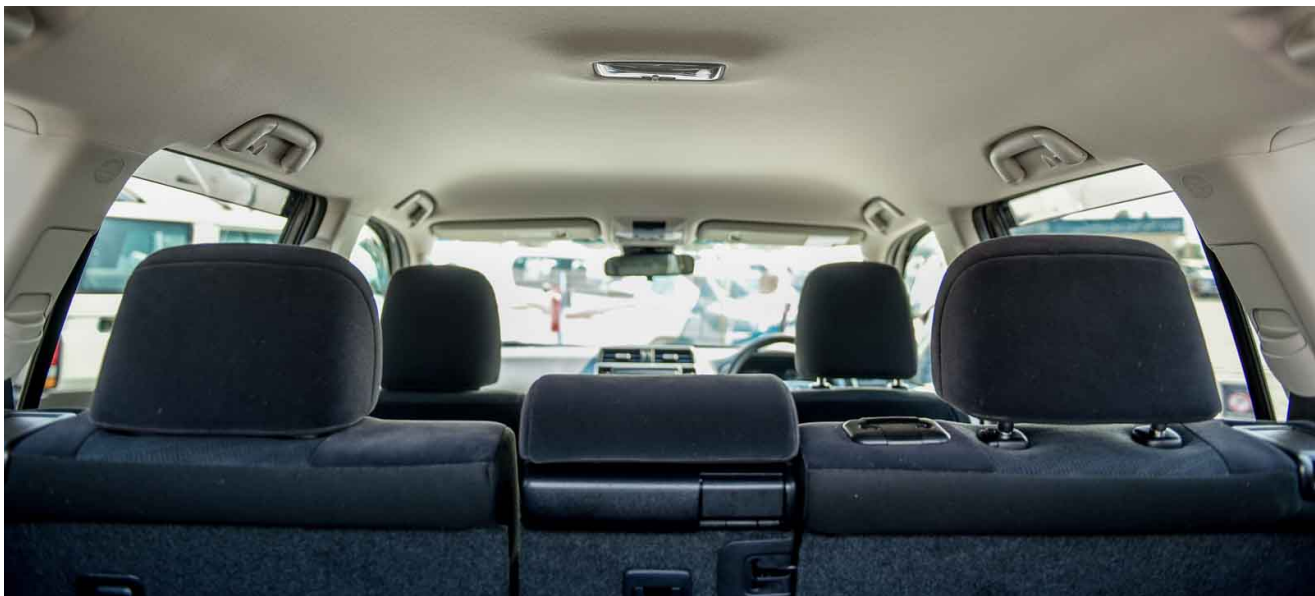

/MileleMotors

@MileleMotors

MileleMotors

@MileleMotors

MileleMotors

Procuring, Sourcing, & Stocking Motor Vehicles.

Head office

P.O.Box : 6339

AF - 07, Block A, Samari Retail

Ras Al Khor 3, Dubai - UAE

Tel: +971 50 4996459

Mail: info@milelemotors.com

(RHD) Toyota Prado TX 2.8D AT 2020

www.milelemotors.com