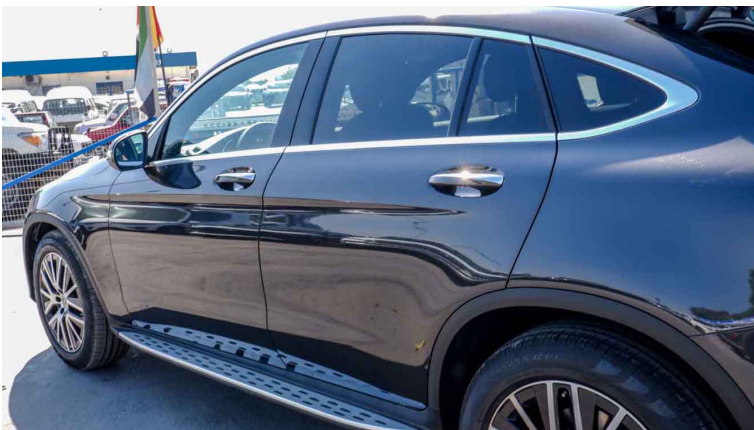

/MileleMotors

@MileleMotors

MileleMotors

@MileleMotors

MileleMotors
Procuring, Sourcing, & Stocking Motor Vehicles.

Head office

P.O.Box : 6339

AF - 07, Block A, Samari Retail

Ras Al Khor 3, Dubai - UAE

Tel: +971 50 4996459

Mail: info@milelemotors.com

(LHD) Mercedes Benz GLC 300 Coupe MY2021 (VC: AD5)