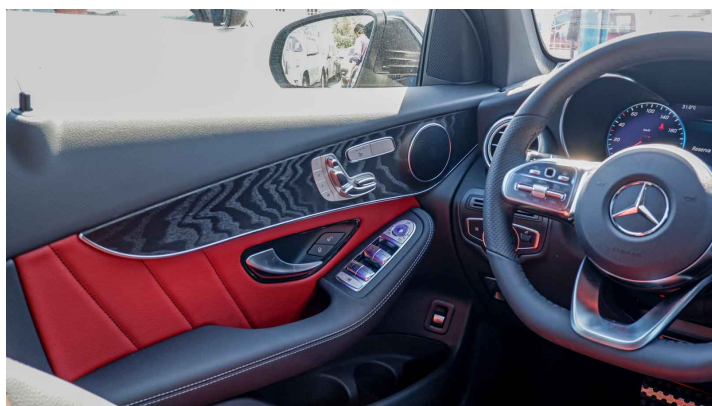

/MileleMotors

@MileleMotors

MileleMotors

@MileleMotors

MileleMotors

Procuring, Sourcing, & Stocking Motor Vehicles.

Head office

P.O.Box : 6339

AF - 07, Block A, Samari Retail
Ras Al Khor 3, Dubai - UAE

Tel: +971 50 4996459

Mail: info@milelemotors.com

(LHD) Mercedes Benz GLC 300 Coupe MY2021 (VC: AD5)