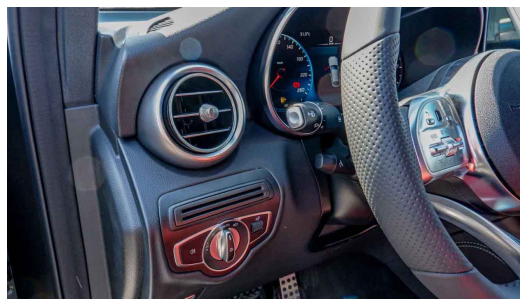

/MileleMotors

@MileleMotors

MileleMotors

@MileleMotors

MileleMotors

Procuring, Sourcing, & Stocking Motor Vehicles.

Head office

P.O.Box : 6339

AF - 07, Block A, Samari Retail
Ras Al Khor 3, Dubai - UAE

Tel: +971 50 4996459

Mail: info@milelemotors.com

(LHD) Mercedes Benz GLC 300 Coupe MY2021 (VC: AD5)