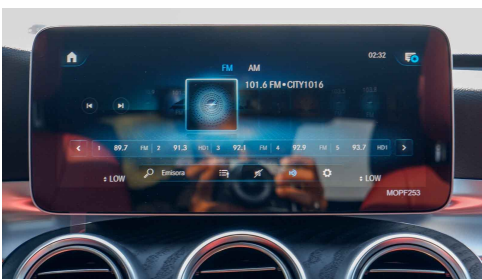

/MileleMotors

@MileleMotors

MileleMotors

@MileleMotors

MileleMotors
Procuring, Sourcing, & Stocking Motor Vehicles.

Head office

P.O.Box : 6339

AF - 07, Block A, Samari Retail

Ras Al Khor 3, Dubai - UAE

Tel: +971 50 4996459

Mail: info@milelemotors.com

(LHD) Mercedes Benz GLC 300 Coupe MY2021 (VC: AD5)