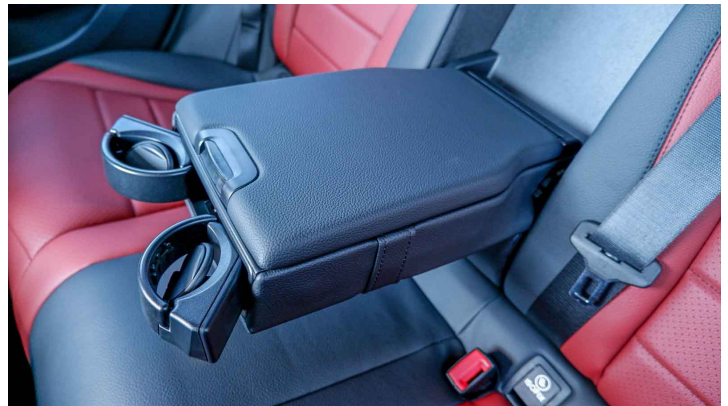

- /MileleMotors
- @MileleMotors
- MileleMotors
- @MileleMotors

(LHD) Mercedes Benz GLC 300 Coupe MY2021 (VC: AD5)