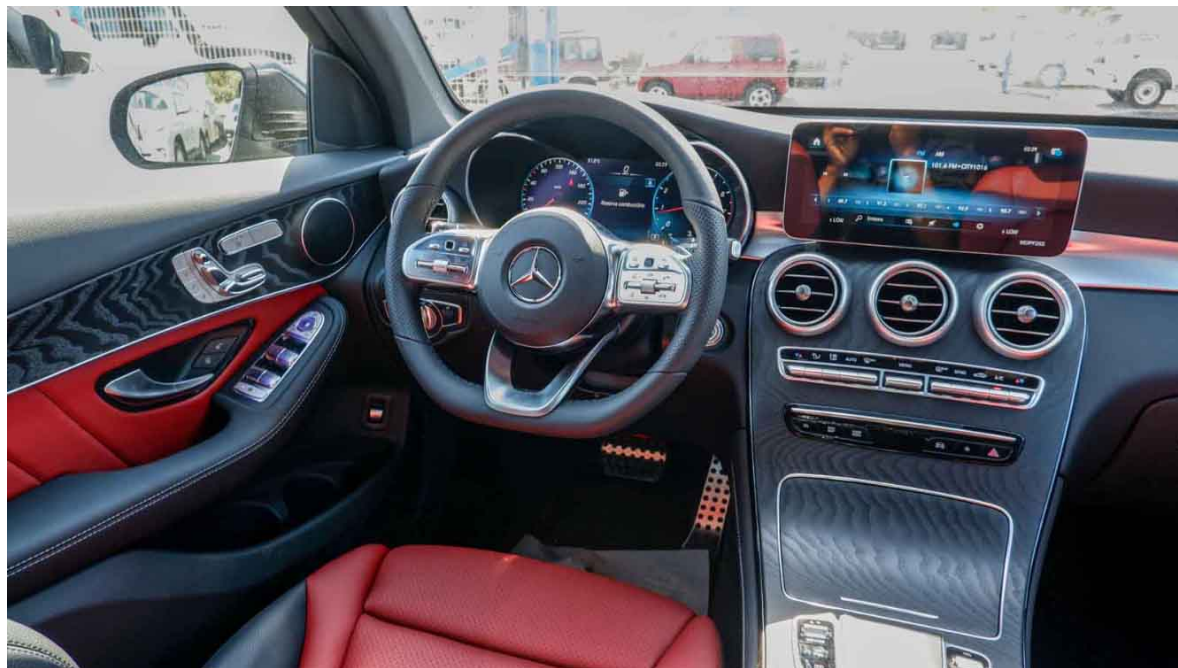

/MileleMotors

@MileleMotors

MileleMotors

@MileleMotors

MileleMotors

Procuring, Sourcing, & Stocking Motor Vehicles.

Head office

P.O.Box : 6339

AF - 07, Block A, Samari Retail
Ras Al Khor 3, Dubai - UAE

Tel: +971 50 4996459

Mail: info@milelemotors.com

(LHD) Mercedes Benz GLC 300 Coupe MY2021 (VC: AD5)