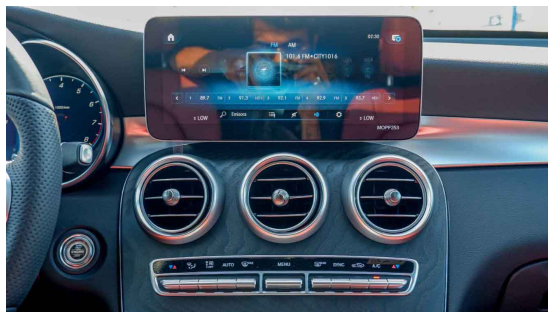

/MileleMotors

@MileleMotors

MileleMotors

@MileleMotors

MileleMotors
Procuring, Sourcing, & Stocking Motor Vehicles.

Head office

P.O.Box : 6339

AF - 07, Block A, Samari Retail

Ras Al Khor 3, Dubai - UAE

Tel: +971 50 4996459

Mail: info@milelemotors.com

(LHD) Mercedes Benz GLC 300 Coupe MY2021 (VC: AD5)