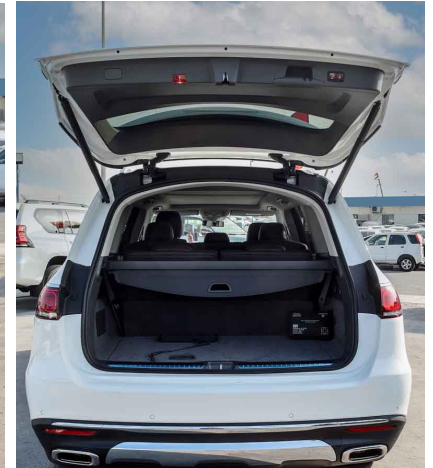

/MileleMotors

@MileleMotors

MileleMotors

@MileleMotors

MileleMotors
Procuring, Sourcing, & Stocking Motor Vehicles.

Head office

P.O.Box : 6339

AF - 07, Block A, Samari Retail

Ras Al Khor 3, Dubai - UAE

Tel: +971 50 4996459

Mail: info@milelemotors.com

(LHD) Mercedes Benz GLS580 4MATIC

www.milelemotors.com