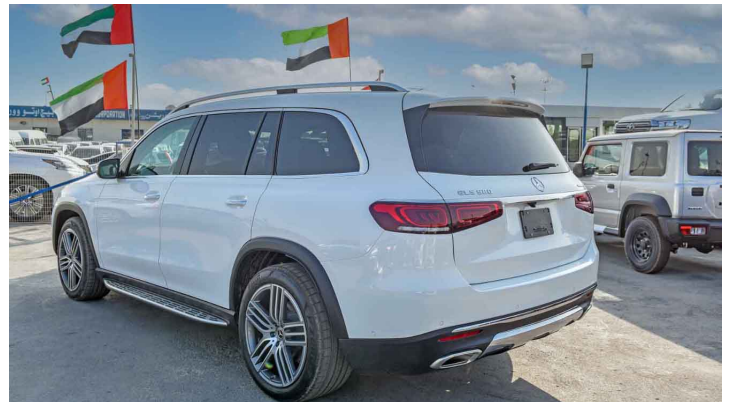

/MileleMotors

@MileleMotors

MileleMotors

@MileleMotors

MileleMotors
Procuring, Sourcing, & Stocking Motor Vehicles.

Head office

P.O.Box : 6339

AF - 07, Block A, Samari Retail

Ras Al Khor 3, Dubai - UAE

Tel: +971 50 4996459

Mail: info@milelemotors.com

(LHD) Mercedes Benz GLS580 4MATIC

www.milelemotors.com