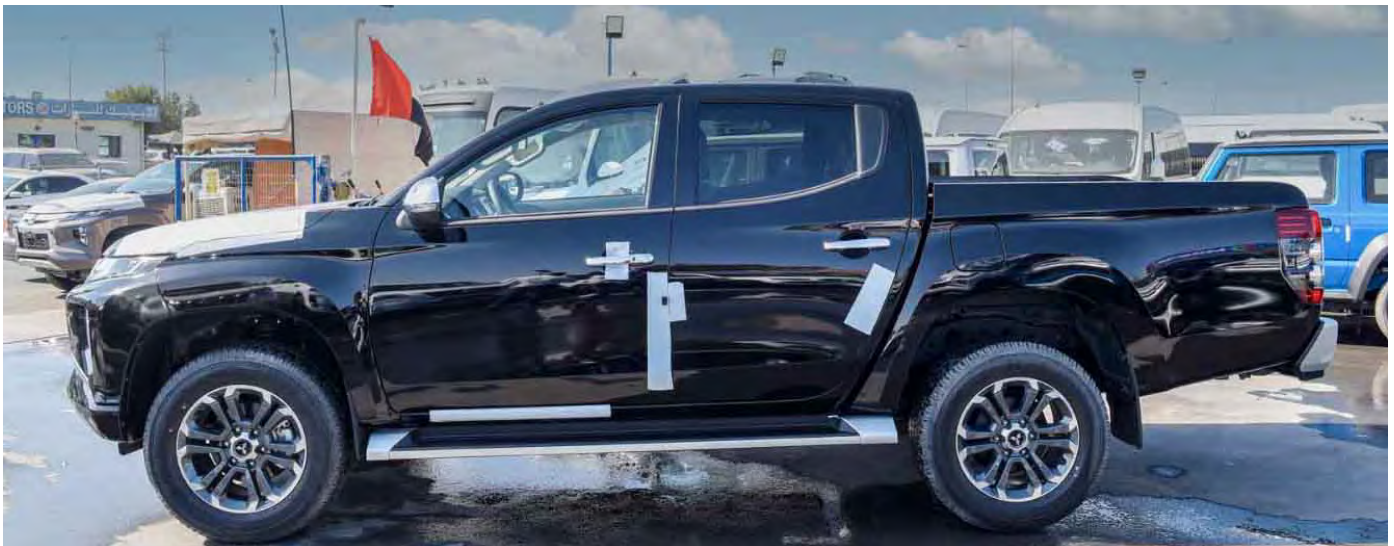

(LHD) Mitsubishi L200 SPORTERO AT MY2021 BLACK