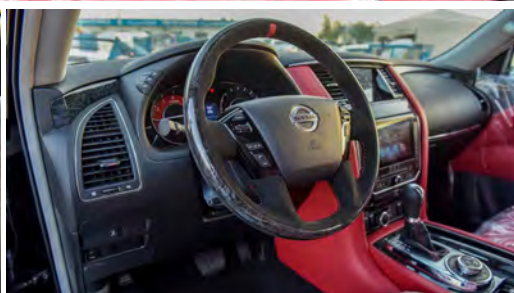

/MileleMotors

@MileleMotors

MileleMotors

@MileleMotors

MileleMotors

Procuring, Sourcing, & Stocking Motor Vehicles.

Head office

P.O.Box : 6339

AF - 07, Block A, Samari Retail
Ras Al Khor 3, Dubai - UAE

Tel: +971 50 4996459

Mail: info@milelemotors.com

(LHD) Nissan Patrol XE NISMO EDITION 4.0 V6 2020