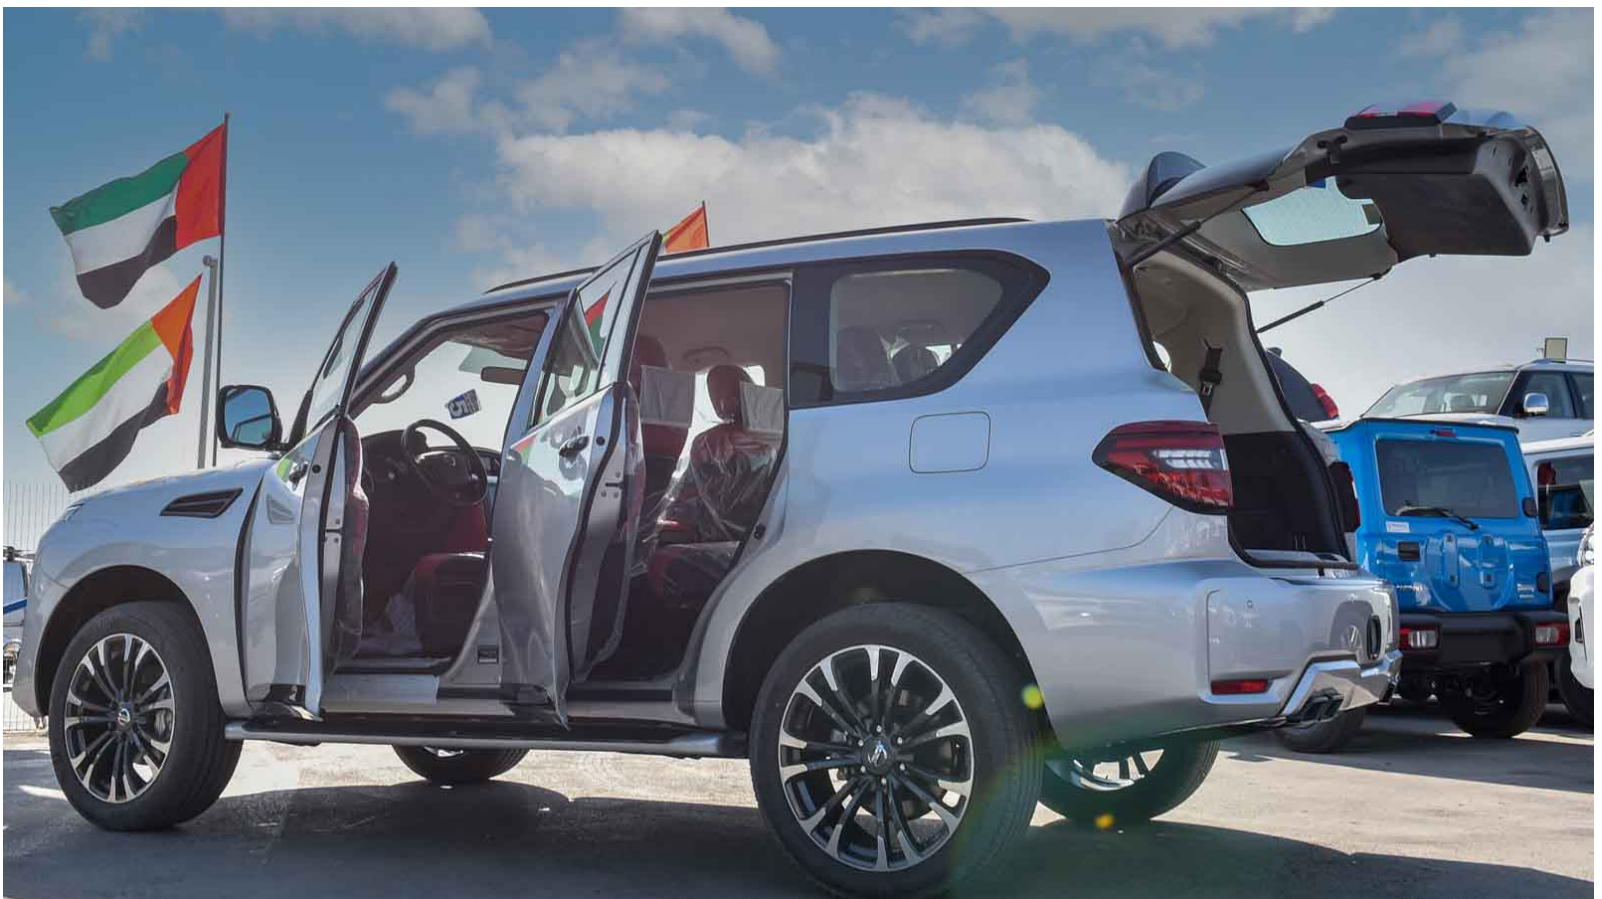

/MileleMotors

@MileleMotors

MileleMotors

@MileleMotors

MileleMotors
Procuring, Sourcing, & Stocking Motor Vehicles.

Head office

P.O.Box : 6339

AF - 07, Block A, Samari Retail
Ras Al Khor 3, Dubai - UAE

Tel: +971 50 4996459

Mail: info@milelemotors.com

(LHD) Nissan Patrol XE NISMO EDITION 4.0 V6 2020 SILVER

www.milelemotors.com