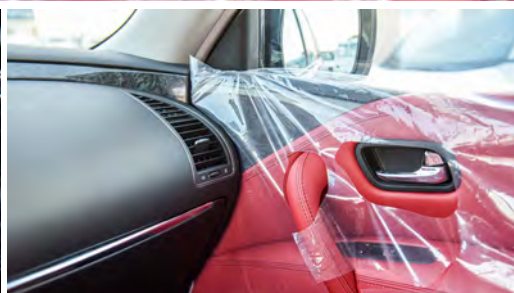

/MileleMotors

@MileleMotors

MileleMotors

@MileleMotors

MileleMotors

Procuring, Sourcing, & Stocking Motor Vehicles.

Head office

P.O.Box : 6339

AF - 07, Block A, Samari Retail
Ras Al Khor 3, Dubai - UAE

Tel: +971 50 4996459

Mail: info@milelemotors.com

(LHD) Nissan Patrol XE NISMO EDITION 4.0 V6 2020