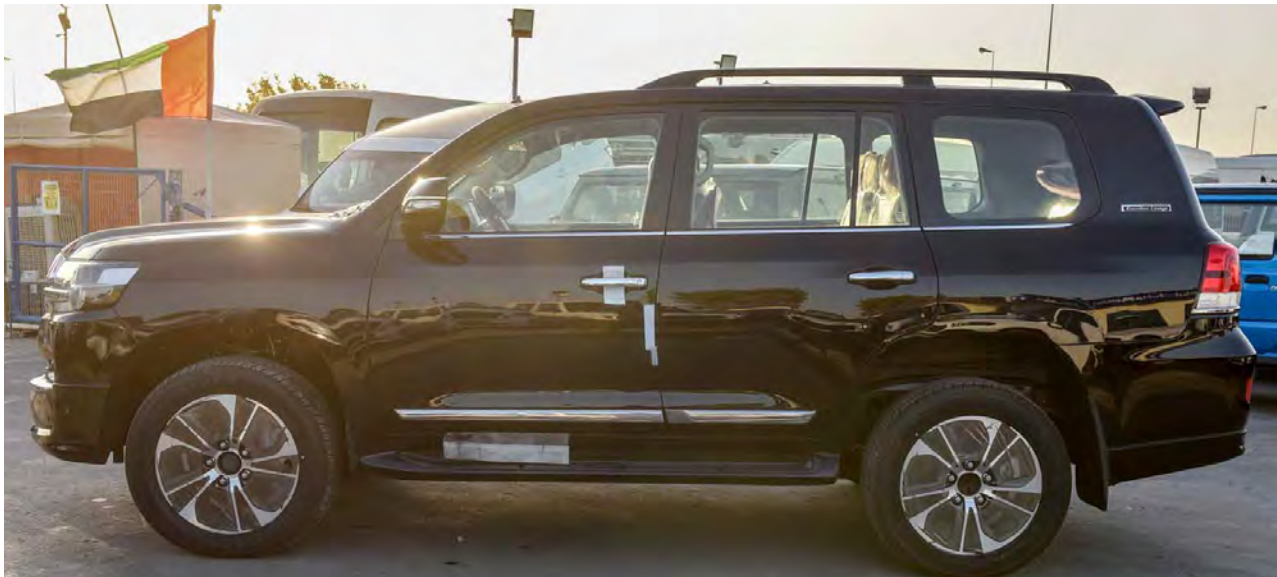

- /MileleMotors
- @MileleMotors
- MileleMotors
- @MileleMotors

(LHD) Toyota Land Cruiser Executive Lounge V8 4.5L Diesel 2020 Black