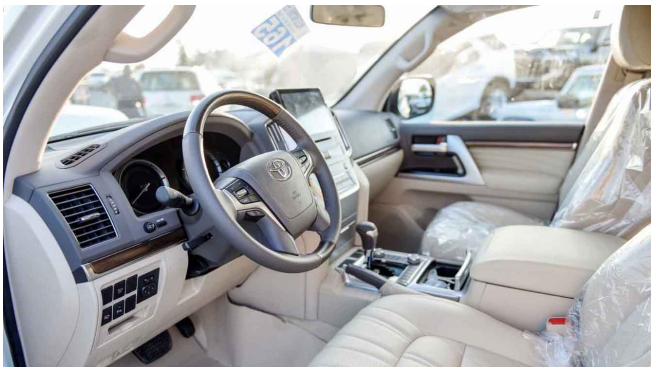

/MileleMotors

@MileleMotors

MileleMotors

@MileleMotors

MileleMotors
Procuring, Sourcing, & Stocking Motor Vehicles.

Head office

P.O.Box : 6339

AF - 07, Block A, Samari Retail

Ras Al Khor 3, Dubai - UAE

Tel: +971 50 4996459

Mail: info@milelemotors.com

(LHD) Toyota Land Cruiser VX 4.5D AT MY2021