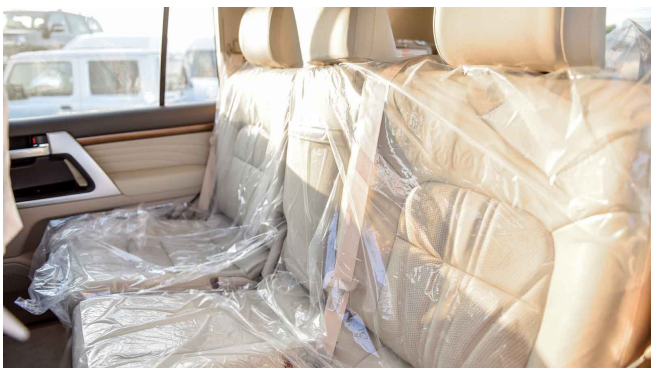

/MileleMotors

@MileleMotors

MileleMotors

@MileleMotors

MileleMotors
Procuring, Sourcing, & Stocking Motor Vehicles.

Head office

P.O.Box : 6339

AF - 07, Block A, Samari Retail

Ras Al Khor 3, Dubai - UAE

Tel: +971 50 4996459

Mail: info@milelemotors.com

(LHD) Toyota Land Cruiser VX 4.5D AT MY2021