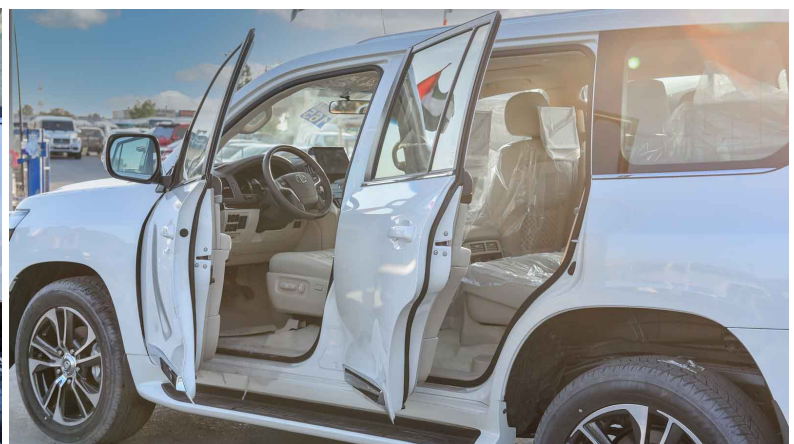

/MileleMotors

@MileleMotors

MileleMotors

@MileleMotors

MileleMotors

Procuring, Sourcing, & Stocking Motor Vehicles.

Head office

P.O.Box : 6339

AF - 07, Block A, Samari Retail
Ras Al Khor 3, Dubai - UAE

Tel: +971 50 4996459

Mail: info@milelemotors.com

(LHD) Toyota Land Cruiser VX 4.5D AT MY2021