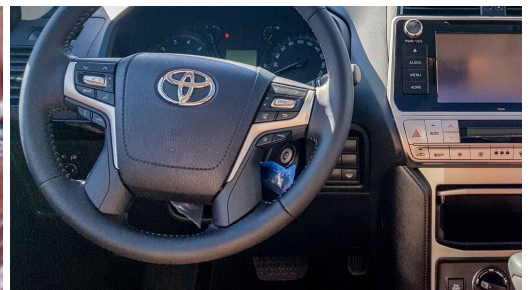

/MileleMotors

@MileleMotors

MileleMotors

@MileleMotors

MileleMotors
Procuring, Sourcing, & Stocking Motor Vehicles.

Head office

P.O.Box : 6339

AF - 07, Block A, Samari Retail

Ras Al Khor 3, Dubai - UAE

Tel: +971 50 4996459

Mail: info@milelemotors.com

(LHD) Toyota Prado 2.7P VXL+ AT 2021

www.milelemotors.com