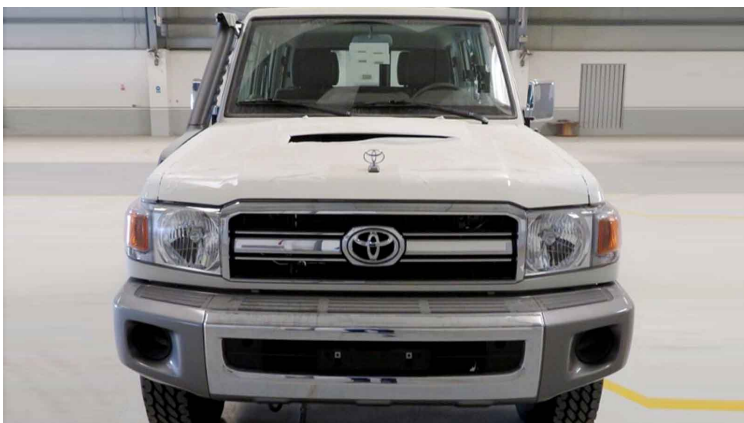

/MileleMotors

@MileleMotors

MileleMotors

@MileleMotors

MileleMotors
Procuring, Sourcing, & Stocking Motor Vehicles.

Head office

P.O.Box : 6339

AF - 07, Block A, Samari Retail
Ras Al Khor 3, Dubai - UAE

Tel: +971 50 4996459

Mail: info@milelemotors.com

Toyota Land Cruiser Hardtop 5 Door 4.5 V8 MT 2021

OTHERS

FREE WHEEL HUB : WITH

GLOVE BOX : WITH KEY

OVERFENDER PAINTING

RADIATOR GRILLE: CHROME PLATED

REAR FOG LAMP: WITH

SIDE STRIPE: WITH NEW DESIGN*

SNORKEL: WITH

TIRE PRESSURE MONITORING SYSTEM: WITH

USB FAST CHARGER: WITH

www.milelemotors.com