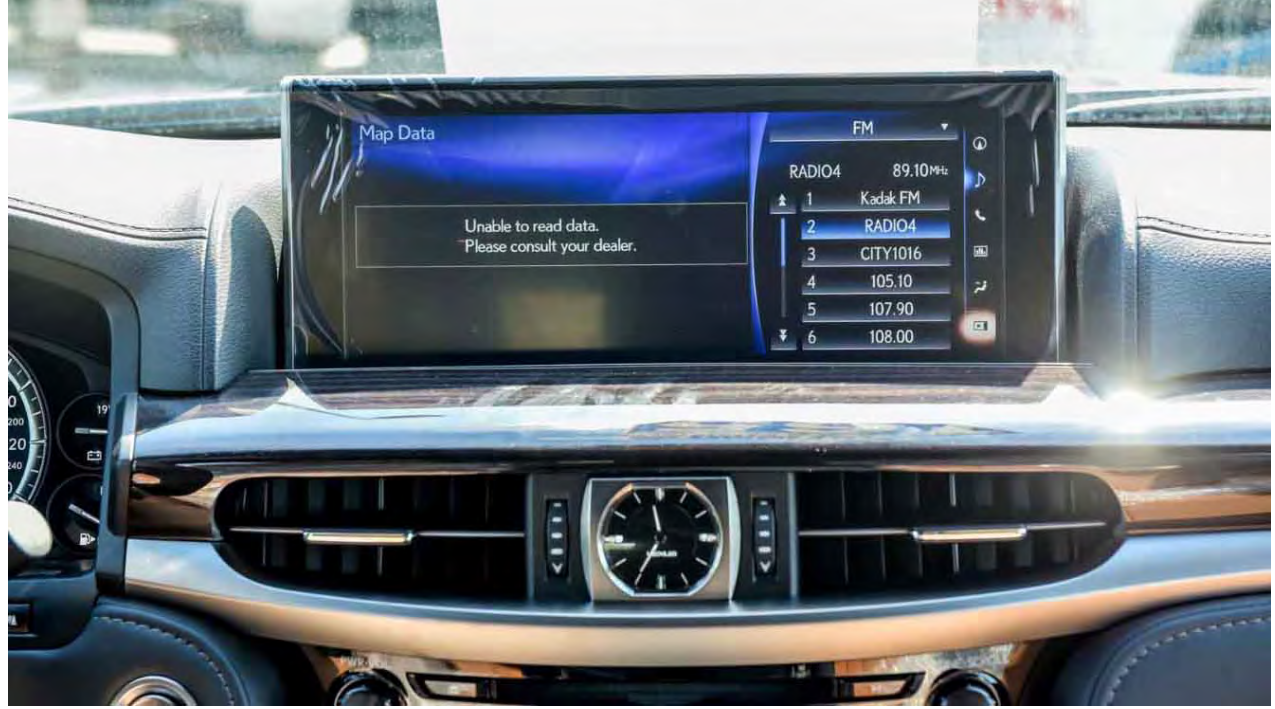

f /MileleMotors

@MileleMotors

MileleMotors

@MileleMotors

MileleMotors

Procuring, Sourcing, & Stocking Motor Vehicles.

Head office

P.O.Box : 6339

AF - 07, Block A, Samari Retail
Ras Al Khor 3, Dubai - UAE

Tel: +971 50 4996459

Mail: info@milelemotors.com

(LHD) Lexus LX570 SUPER SPORT 5.7P AT MY2021