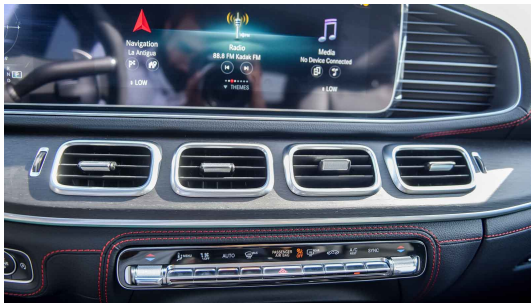

- /MileleMotors
- @MileleMotors
- MileleMotors
- @MileleMotors

(LHD) Mercedes Benz GLE 53 4MATIC+ MY2021 (VC: avM)