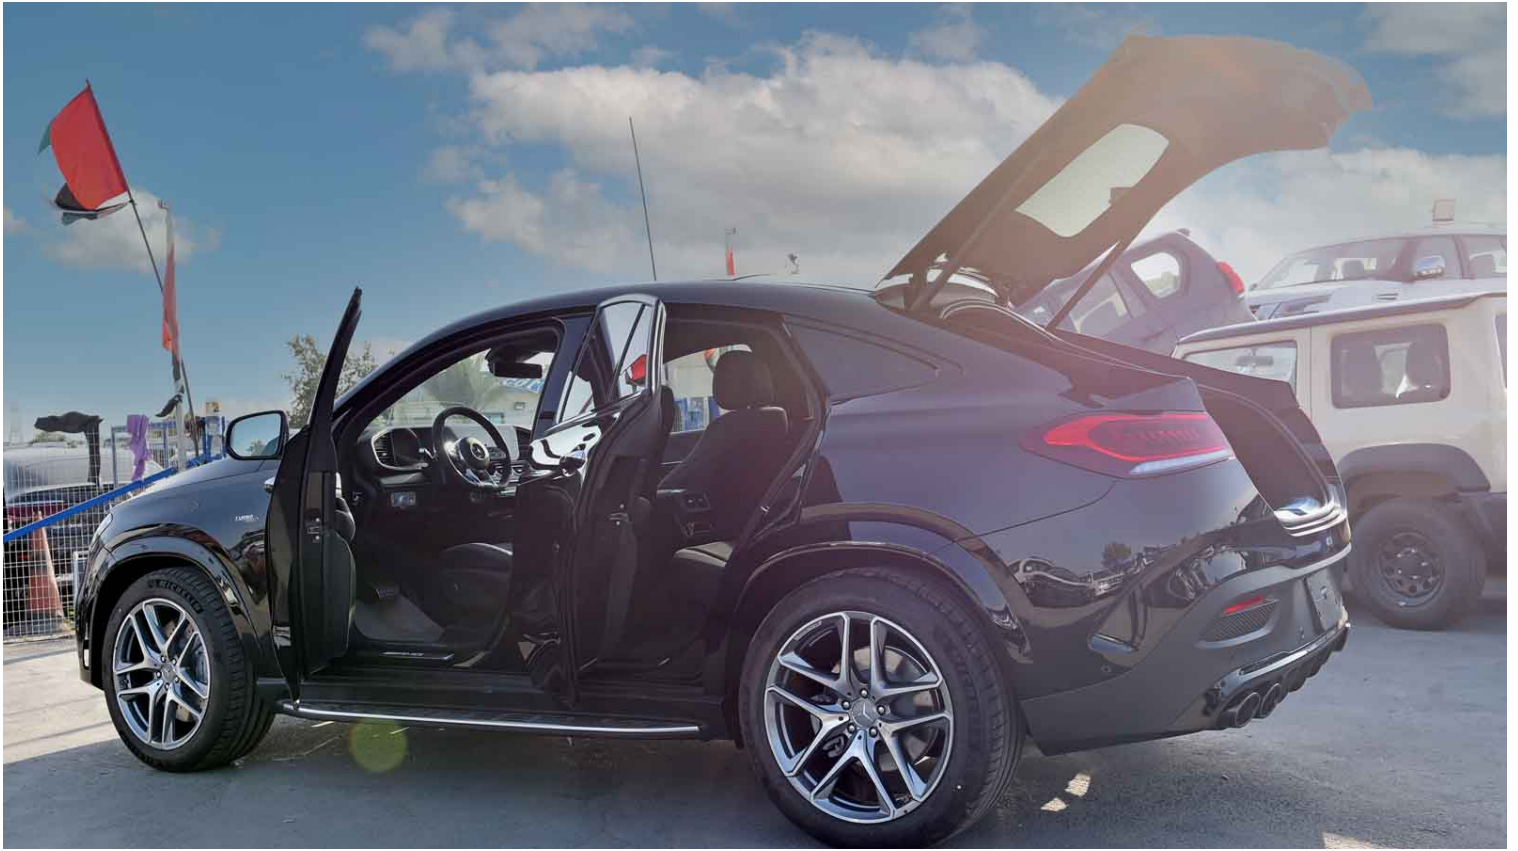

- /MileleMotors
- @MileleMotors
- MileleMotors
- @MileleMotors

(LHD) Mercedes Benz GLE 53 4MATIC+ MY2021 BLACK (VC: avM)