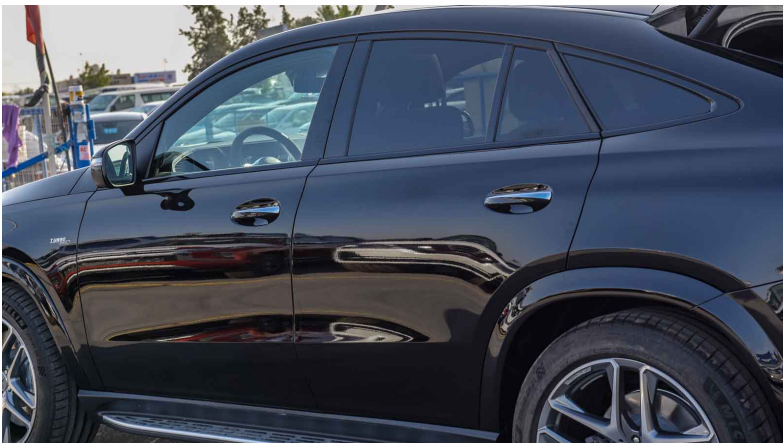

- /MileleMotors
- @MileleMotors
- MileleMotors
- @MileleMotors

(LHD) Mercedes Benz GLE 53 4MATIC+ MY2021 BLACK (VC: avM)