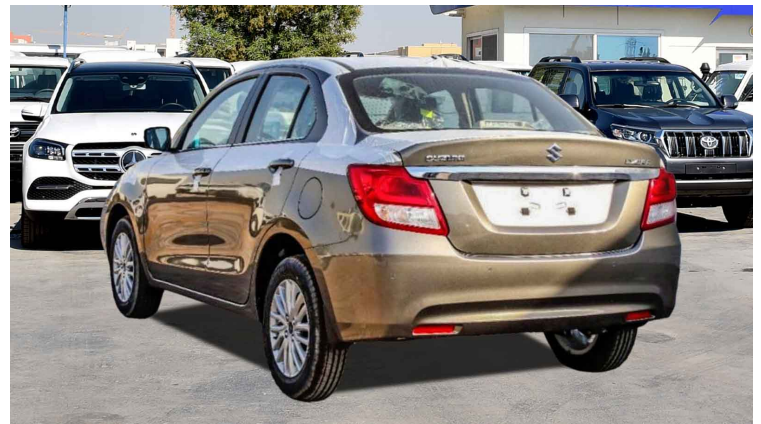

/MileleMotors

@MileleMotors

MileleMotors

@MileleMotors

MileleMotors
Procuring, Sourcing, & Stocking Motor Vehicles.

Head office

P.O.Box : 6339

AF - 07, Block A, Samari Retail

Ras Al Khor 3, Dubai - UAE

Tel: +971 50 4996459

Mail: info@milelemotors.com

(LHD) Suzuki DZIRE 1.2 GLX AT MY2021