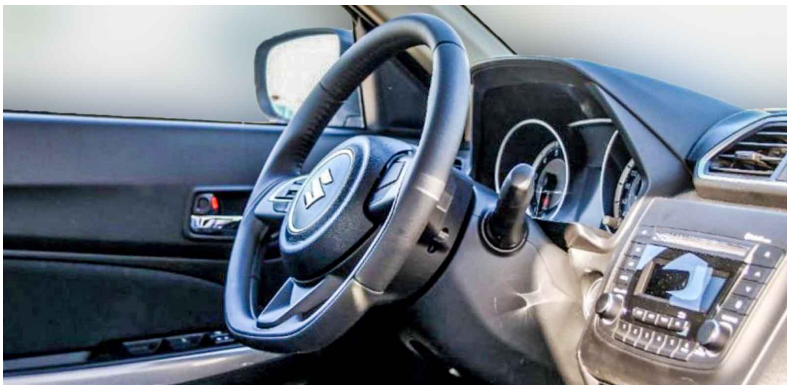

f /MileleMotors

ig @MileleMotors

yt MileleMotors

tw @MileleMotors

MileleMotors

Procuring, Sourcing, & Stocking Motor Vehicles.

Head office

P.O.Box : 6339

AF - 07, Block A, Samari Retail

Ras Al Khor 3, Dubai - UAE

Tel: +971 50 4996459

Mail: info@milelemotors.com

(LHD) Suzuki DZIRE 1.2 GLX AT MY2021