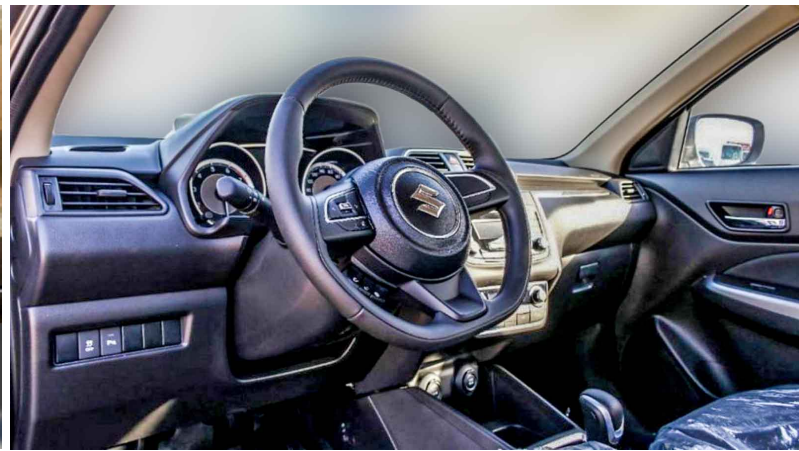

f /MileleMotors

ig @MileleMotors

yt MileleMotors

tw @MileleMotors

MileleMotors

Procuring, Sourcing, & Stocking Motor Vehicles.

Head office

P.O.Box : 6339

AF - 07, Block A, Samari Retail

Ras Al Khor 3, Dubai - UAE

Tel: +971 50 4996459

Mail: info@milelemotors.com

(LHD) Suzuki DZIRE 1.2 GLX AT MY2021