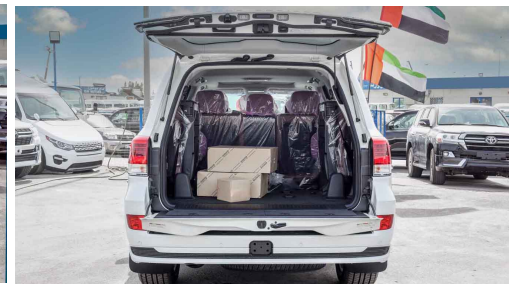

/MileleMotors

@MileleMotors

MileleMotors

@MileleMotors

MileleMotors

Procuring, Sourcing, & Stocking Motor Vehicles.

Head office

P.O.Box : 6339

AF - 07, Block A, Samari Retail
Ras Al Khor 3, Dubai - UAE

Tel: +971 50 4996459

Mail: info@milelemotors.com

(LHD) TOYOTA LAND CRUISER VXR V8 4.5L 2021 WHITE (VC: BHX)