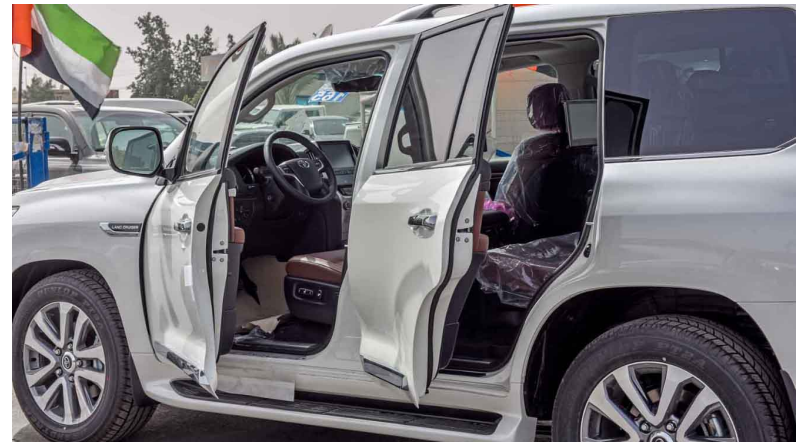

/MileleMotors

@MileleMotors

MileleMotors

@MileleMotors

MileleMotors

Procuring, Sourcing, & Stocking Motor Vehicles.

Head office

P.O.Box : 6339

AF - 07, Block A, Samari Retail
Ras Al Khor 3, Dubai - UAE

Tel: +971 50 4996459

Mail: info@milelemotors.com

(LHD) TOYOTA LAND CRUISER VXR V8 4.5L 2021 WHITE (VC: BHX)