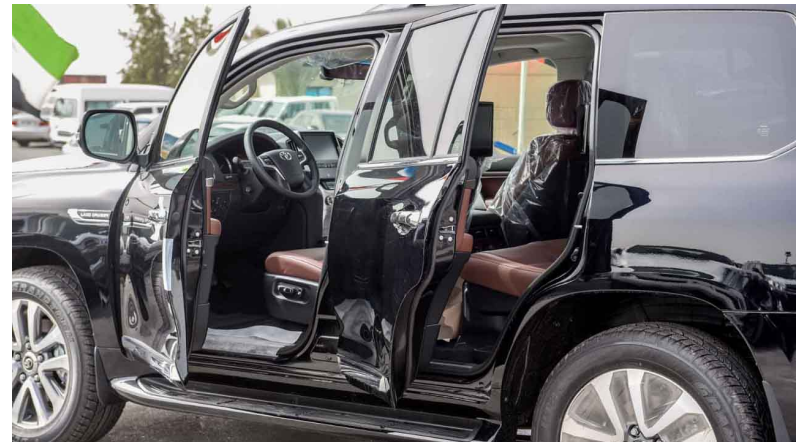

/MileleMotors

@MileleMotors

MileleMotors

@MileleMotors

MileleMotors

Procuring, Sourcing, & Stocking Motor Vehicles.

Head office

P.O.Box : 6339

AF - 07, Block A, Samari Retail

Ras Al Khor 3, Dubai - UAE

Tel: +971 50 4996459

Mail: info@milelemotors.com

(LHD) TOYOTA LAND CRUISER VXR V8 4.5L 2021 BLACK (VC: BHX)