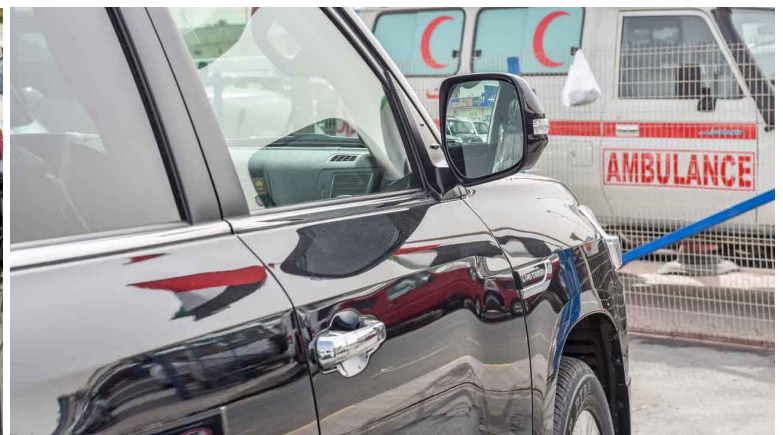

/MileleMotors

@MileleMotors

MileleMotors

@MileleMotors

MileleMotors
Procuring, Sourcing, & Stocking Motor Vehicles.

Head office

P.O.Box : 6339

AF - 07, Block A, Samari Retail
Ras Al Khor 3, Dubai - UAE

Tel: +971 50 4996459

Mail: info@milelemotors.com

(LHD) TOYOTA LAND CRUISER VXR V8 4.5L 2021 BLACK (VC: BHX)