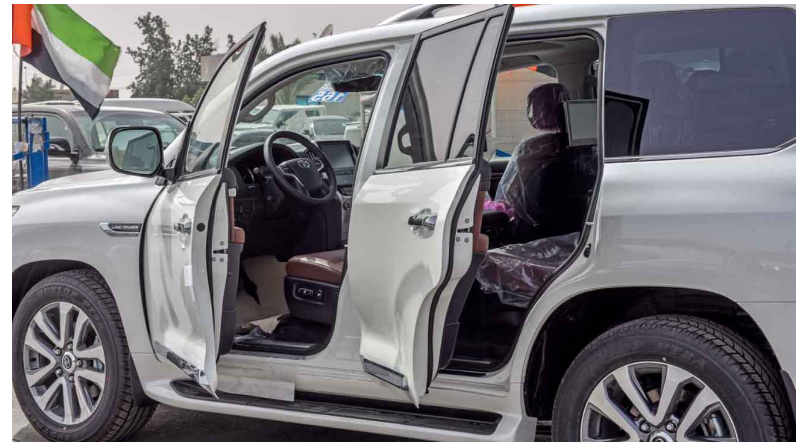

/MileleMotors

@MileleMotors

MileleMotors

@MileleMotors

MileleMotors

Procuring, Sourcing, & Stocking Motor Vehicles.

Head office

P.O.Box : 6339

AF - 07, Block A, Samari Retail

Ras Al Khor 3, Dubai - UAE

Tel: +971 50 4996459

Mail: info@milelemotors.com

(LHD) TOYOTA LAND CRUISER VXR V8 4.5L 2021 WHITE (VC: BHX)

www.milelemotors.com