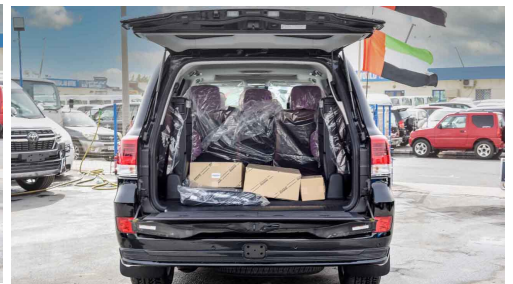

/MileleMotors

@MileleMotors

MileleMotors

@MileleMotors

MileleMotors

Procuring, Sourcing, & Stocking Motor Vehicles.

Head office

P.O.Box : 6339

AF - 07, Block A, Samari Retail

Ras Al Khor 3, Dubai - UAE

Tel: +971 50 4996459

Mail: info@milelemotors.com

(LHD) TOYOTA LAND CRUISER VXR V8 4.5L 2021 BLACK (VC: BHX)