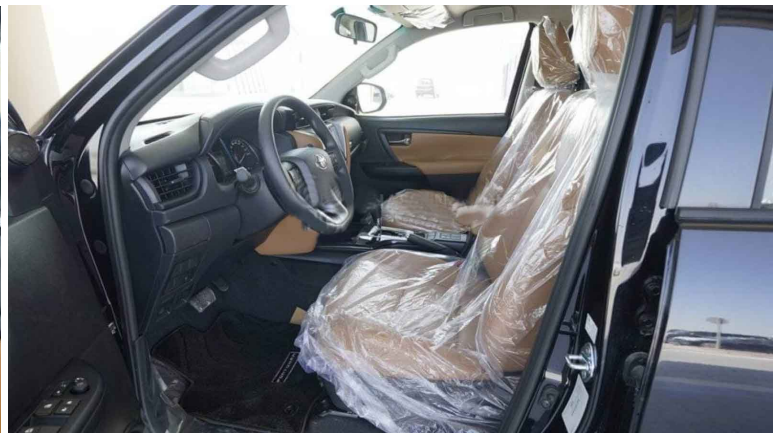

/MileleMotors

@MileleMotors

MileleMotors

@MileleMotors

MileleMotors
Procuring, Sourcing, & Stocking Motor Vehicles.

Head office

P.O.Box : 6339

AF - 07, Block A, Samari Retail

Ras Al Khor 3, Dubai - UAE

Tel: +971 50 4996459

Mail: info@milelemotors.com

(LHD) Toyota Fortuner 2.7P AT 2021 High (VC: Bsu)