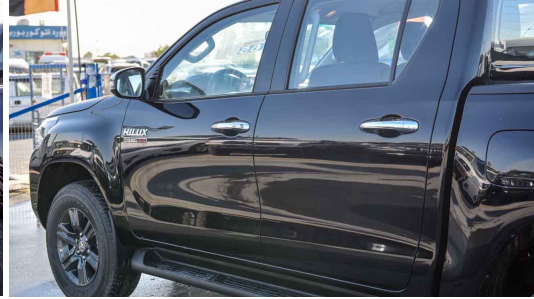

/MileleMotors

@MileleMotors

MileleMotors

@MileleMotors

MileleMotors
Procuring, Sourcing, & Stocking Motor Vehicles.

Head office

P.O.Box : 6339

AF - 07, Block A, Samari Retail
Ras Al Khor 3, Dubai - UAE

Tel: +971 50 4996459

Mail: info@milelemotors.com

(LHD) Toyota Hilux DC 2.8AT 4x4 MY2021