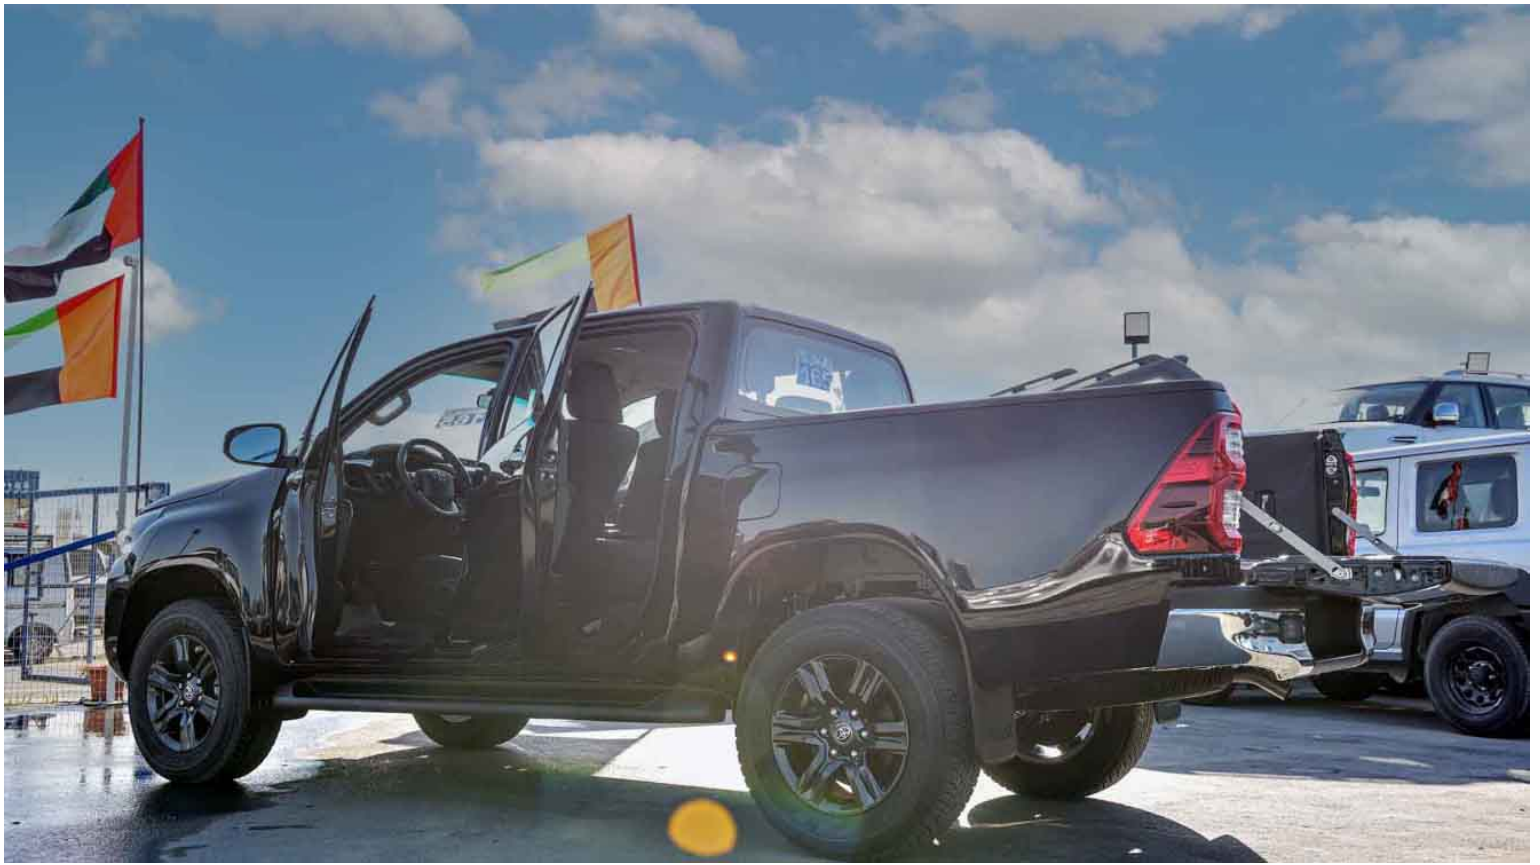

/MileleMotors

@MileleMotors

MileleMotors

@MileleMotors

MileleMotors
Procuring, Sourcing, & Stocking Motor Vehicles.

Head office

P.O.Box : 6339

AF - 07, Block A, Samari Retail
Ras Al Khor 3, Dubai - UAE

Tel: +971 50 4996459

Mail: info@milelemotors.com

(LHD) Toyota Hilux DC 2.8AT 4x4 MY2021