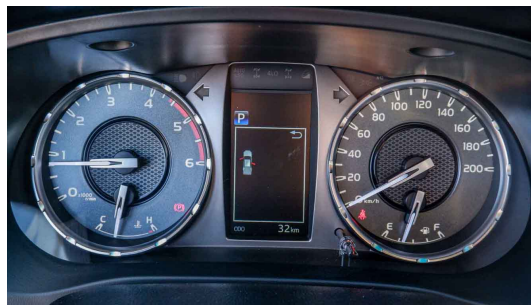

(LHD) Toyota Hilux DC 2.8AT 4x4 MY2021