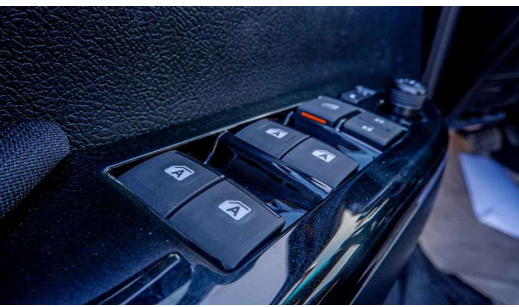

(LHD) Toyota Hilux DC 2.8AT 4x4 MY2021