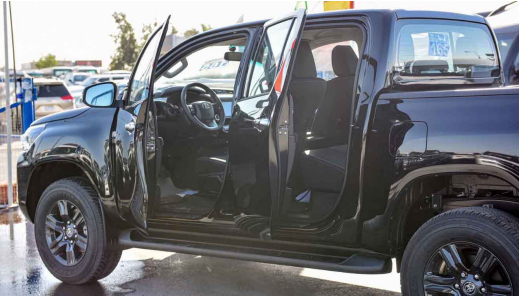

/MileleMotors

@MileleMotors

MileleMotors

@MileleMotors

MileleMotors
Procuring, Sourcing, & Stocking Motor Vehicles.

Head office

P.O.Box : 6339

AF - 07, Block A, Samari Retail
Ras Al Khor 3, Dubai - UAE

Tel: +971 50 4996459

Mail: info@milelemotors.com

(LHD) Toyota Hilux DC 2.8AT 4x4 MY2021