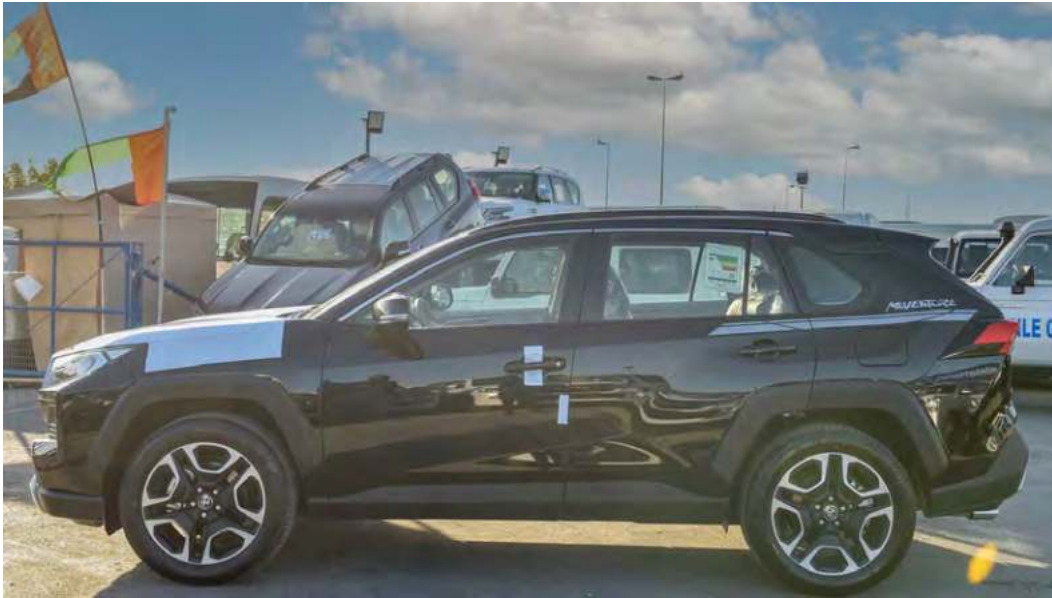

- /MileleMotors
- @MileleMotors
- MileleMotors
- @MileleMotors

(LHD) Toyota Rav4 2.5P Adventure 4x4 2021 (VC: A6i)