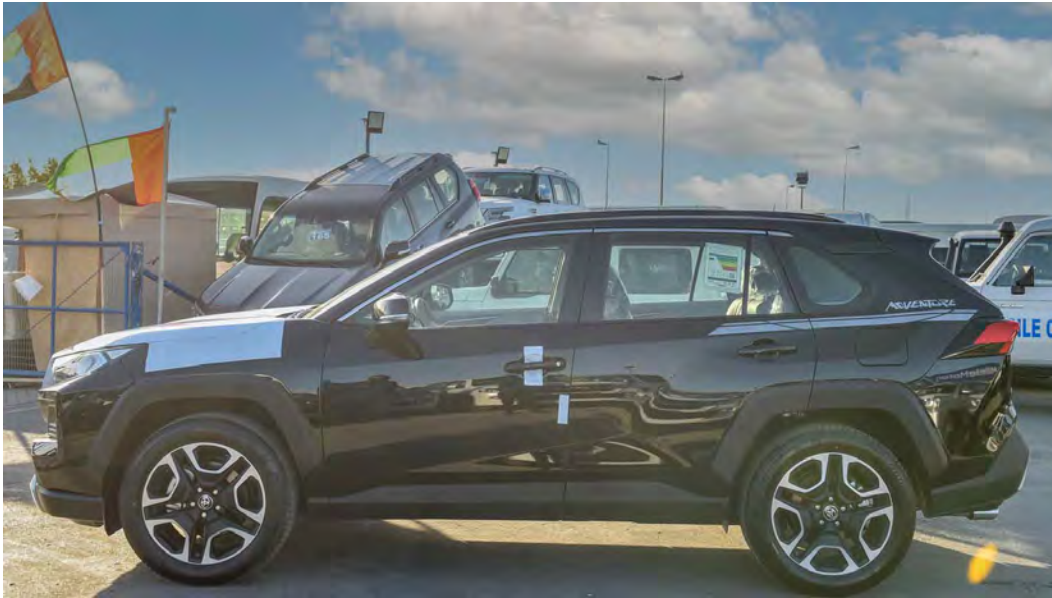

- /MileleMotors
- @MileleMotors
- MileleMotors
- @MileleMotors

(LHD) Toyota Rav4 2.5P Adventure 4x4 2021