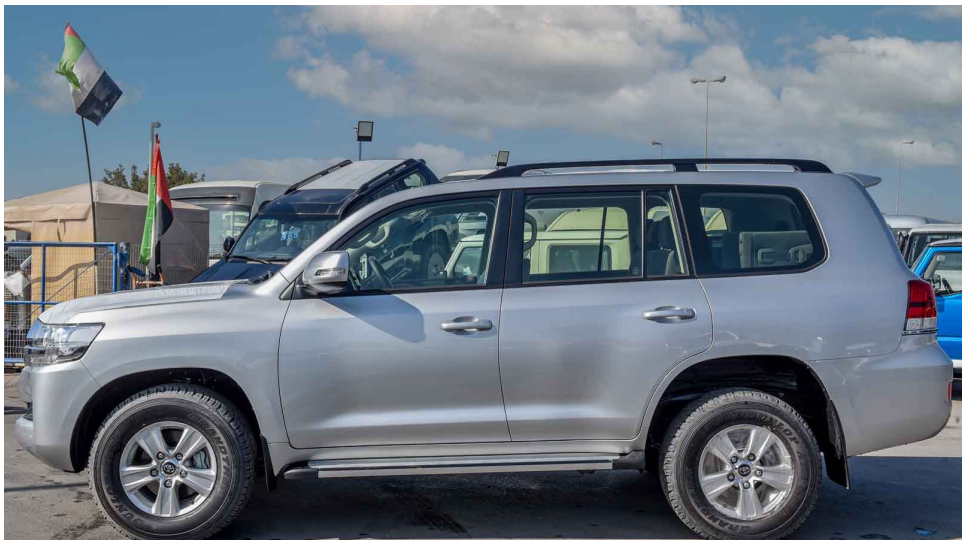

/MileleMotors

@MileleMotors

MileleMotors

@MileleMotors

MileleMotors

Procuring, Sourcing, & Stocking Motor Vehicles.

Head office

P.O.Box : 6339

AF - 07, Block A, Samari Retail
Ras Al Khor 3, Dubai - UAE

Tel: +971 50 4996459

Mail: info@milelemotors.com

(RHD) Land Cruiser GXR 4.5D AT MY2021

TECHNICAL:

LED type main headlamps (low)

Smart entry & Start system ("keyless" entry & start)

Push start system

Rear differential lock

Tyre dimensions 285/65 R17 8J

Alloy wheels

Cruise control

Wire harness for trailer

ECO driving indicator for automatic

138L fuel tank capacity (dual 93+45)

Power steering wheel

4WD System

Dimensions

Overall width: 1.980 mm

Overall length: 4.950 - 5.305 mm

Overall height: 1.905 - 1.945 mm

Min. ground clearance: 230 mm

Min. turning radius (tyre): 5.9 m

Min. turning radius (body): 6.3 m

www.milelemotors.com