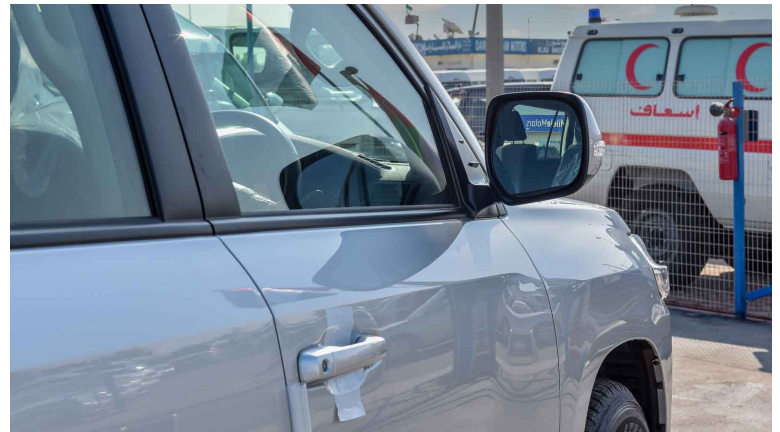

/MileleMotors

@MileleMotors

MileleMotors

@MileleMotors

MileleMotors
Procuring, Sourcing, & Stocking Motor Vehicles.

Head office

P.O.Box : 6339

AF - 07, Block A, Samari Retail
Ras Al Khor 3, Dubai - UAE

Tel: +971 50 4996459

Mail: info@milelemotors.com

(RHD) Land Cruiser GXR 4.5D AT MY2021 SILVER