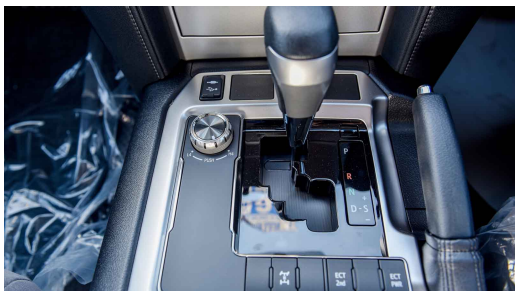

f /MileleMotors

ig @MileleMotors

yt MileleMotors

tw @MileleMotors

MileleMotors

Procuring, Sourcing, & Stocking Motor Vehicles.

Head office

P.O.Box : 6339

AF - 07, Block A, Samari Retail

Ras Al Khor 3, Dubai - UAE

Tel: +971 50 4996459

Mail: info@milelemotors.com

(RHD) Land Cruiser GXR 4.5D AT MY2021