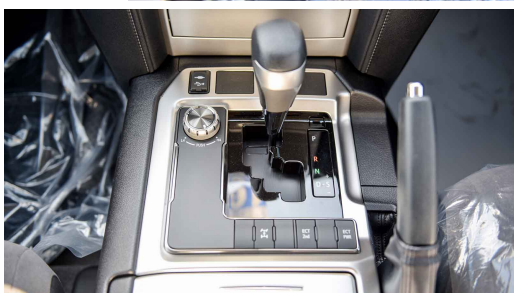

- /MileleMotors
- @MileleMotors
- MileleMotors
- @MileleMotors

Head office
P.O.Box : 6339
AF - 07, Block A, Samari Retail
Ras Al Khor 3, Dubai - UAE
Tel: +971 50 4996459
Mail: info@milelemotors.com

(RHD) Land Cruiser GXR 4.5D AT MY2021