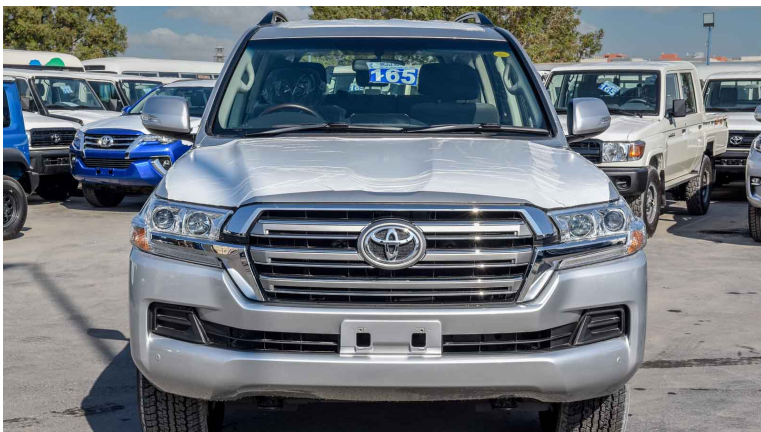

/MileleMotors

@MileleMotors

MileleMotors

@MileleMotors

MileleMotors
Procuring, Sourcing, & Stocking Motor Vehicles.

Head office

P.O.Box : 6339

AF - 07, Block A, Samari Retail
Ras Al Khor 3, Dubai - UAE

Tel: +971 50 4996459

Mail: info@milelemotors.com

(RHD) Land Cruiser GXR 4.5D AT MY2021 SILVER