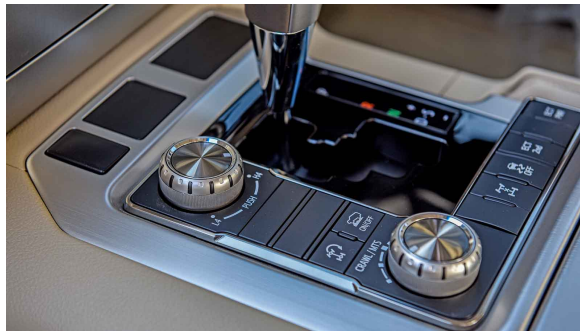

/MileleMotors

@MileleMotors

MileleMotors

@MileleMotors

MileleMotors

Procuring, Sourcing, & Stocking Motor Vehicles.

Head office

P.O.Box : 6339

AF - 07, Block A, Samari Retail

Ras Al Khor 3, Dubai - UAE

Tel: +971 50 4996459

Mail: info@milelemotors.com

(RHD) TOYOTA LAND CRUISER AXG 4.6P AT 2020 (VC: biN)