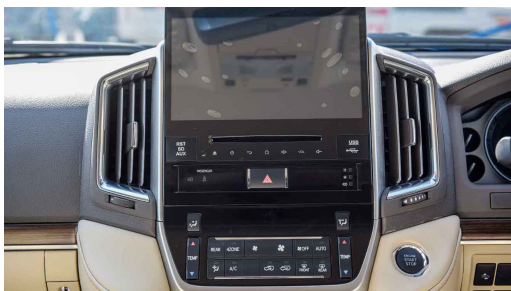

/MileleMotors

@MileleMotors

MileleMotors

@MileleMotors

MileleMotors

Procuring, Sourcing, & Stocking Motor Vehicles.

Head office

P.O.Box : 6339

AF - 07, Block A, Samari Retail

Ras Al Khor 3, Dubai - UAE

Tel: +971 50 4996459

Mail: info@milelemotors.com

(RHD) TOYOTA LAND CRUISER AXG 4.6P AT 2020 (VC: biN)