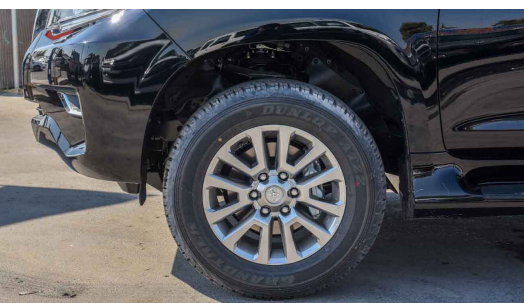

/MileleMotors

@MileleMotors

MileleMotors

@MileleMotors

MileleMotors

Procuring, Sourcing, & Stocking Motor Vehicles.

Head office

P.O.Box : 6339

AF - 07, Block A, Samari Retail
Ras Al Khor 3, Dubai - UAE

Tel: +971 50 4996459

Mail: info@milelemotors.com

(RHD) TOYOTA PRADO VXL 2.8D AT MY2021 BLACK