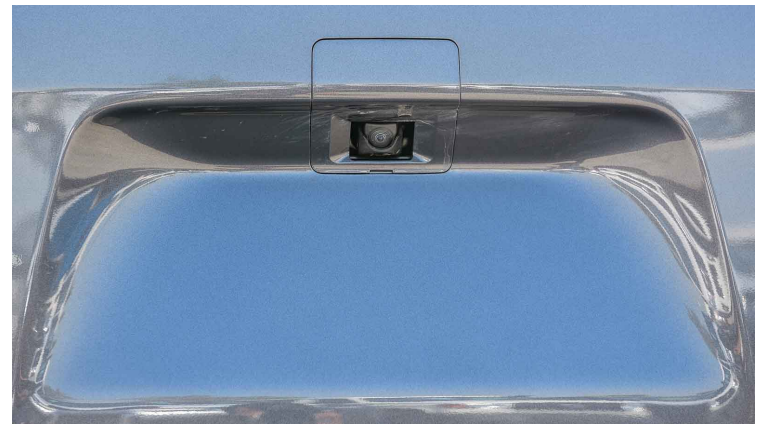

/MileleMotors

@MileleMotors

MileleMotors

@MileleMotors

MileleMotors
Procuring, Sourcing, & Stocking Motor Vehicles.

Head office

P.O.Box : 6339

AF - 07, Block A, Samari Retail

Ras Al Khor 3, Dubai - UAE

Tel: +971 50 4996459

Mail: info@milelemotors.com

(RHD) TOYOTA PRADO VXL 2.8D AT MY2021 GREY