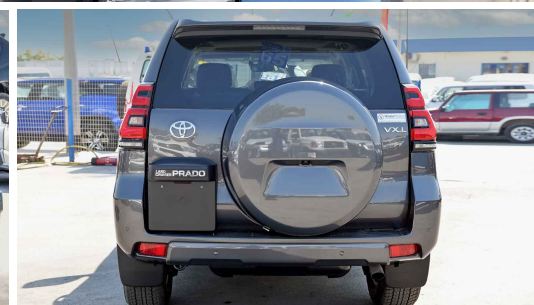

/MileleMotors

@MileleMotors

MileleMotors

@MileleMotors

MileleMotors

Procuring, Sourcing, & Stocking Motor Vehicles.

Head office

P.O.Box : 6339

AF - 07, Block A, Samari Retail

Ras Al Khor 3, Dubai - UAE

Tel: +971 50 4996459

Mail: info@milelemotors.com

(RHD) TOYOTA PRADO VXL 2.8D AT MY2021 GREY