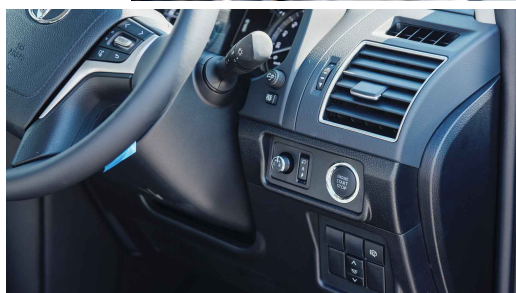

- /MileleMotors
- @MileleMotors
- MileleMotors
- @MileleMotors

(RHD) TOYOTA PRADO VXL 2.8D AT MY2021