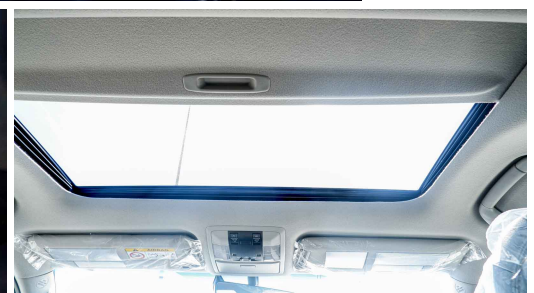

- /MileleMotors
- @MileleMotors
- MileleMotors
- @MileleMotors

(RHD) TOYOTA PRADO VXL 2.8D AT MY2021