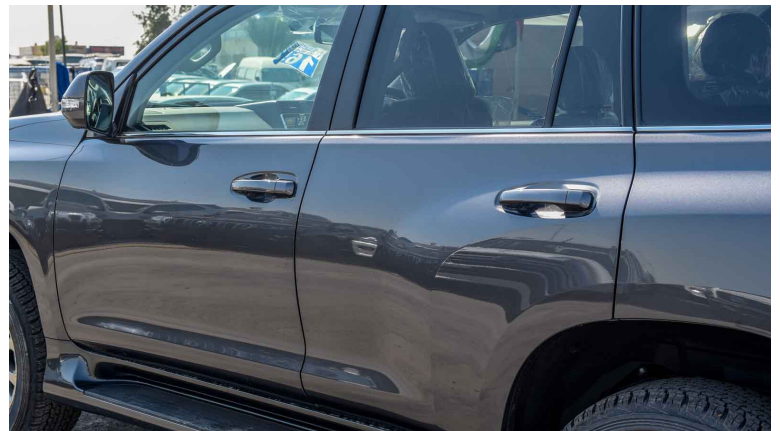

f /MileleMotors

ig @MileleMotors

yt MileleMotors

tw @MileleMotors

MileleMotors

Procuring, Sourcing, & Stocking Motor Vehicles.

Head office

P.O.Box : 6339

AF - 07, Block A, Samari Retail
Ras Al Khor 3, Dubai - UAE

Tel: +971 50 4996459

Mail: info@milelemotors.com

(RHD) TOYOTA PRADO VXL 2.8D AT MY2021 GREY