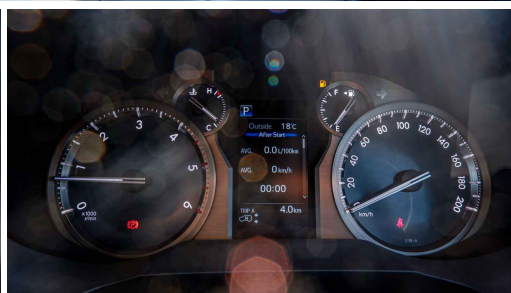

- /MileleMotors
- @MileleMotors
- MileleMotors
- @MileleMotors

(RHD) TOYOTA PRADO VXL 2.8D AT MY2021