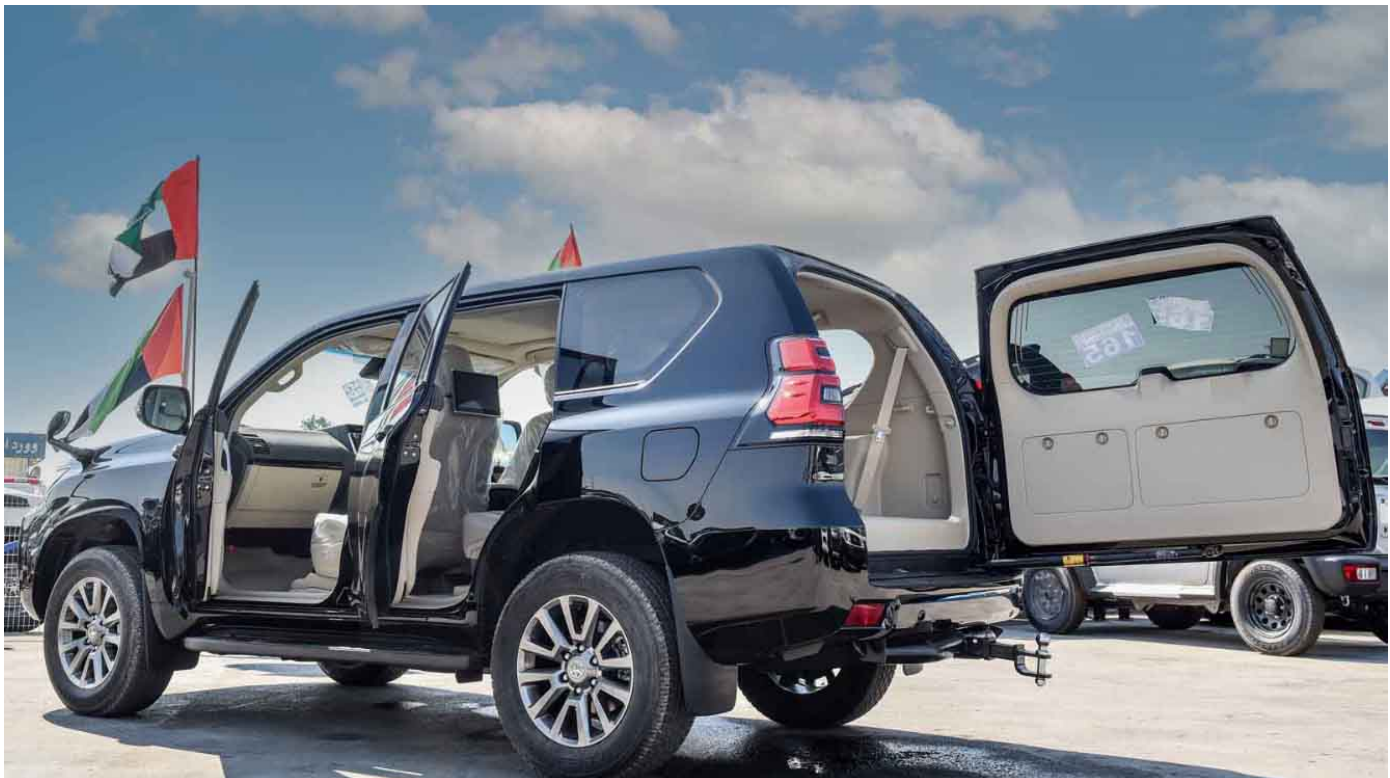

/MileleMotors

@MileleMotors

MileleMotors

@MileleMotors

MileleMotors
Procuring, Sourcing, & Stocking Motor Vehicles.

Head office

P.O.Box : 6339

AF - 07, Block A, Samari Retail
Ras Al Khor 3, Dubai - UAE

Tel: +971 50 4996459

Mail: info@milelemotors.com

(RHD) Toyota Prado TXL 2.8D AT 2020 (VC: bfb)

DIMENSIONS

Length x Width x height (mm) 4760 x 1885 x 1850

Wheelbase (mm.) 2,790

Interior Overall

Length x Width x height (mm): 1825 x 1565 x 1240

Min. Ground clearance (mm.): 220

Gross Vehicle Weight (Kg): 2595

Vehicle Net Weight (Kg): 2210

Seating Capacity: 5

BODY EXTERIOR

Front wind shield Green glass (with sound insulation glass-top shade) Radiator

Grille Chrome plated & Silver Paint

Back door glass hatch

Mud Guard (Front & Rear)

UV Cut with Water-repellent Green Glass (Front Door)

LED high-mounted stop lamp with rear spoiler

UV-Cut with privacy glass(Rear door windows, rear quarter & back Door glasses) Exterior colored door handles