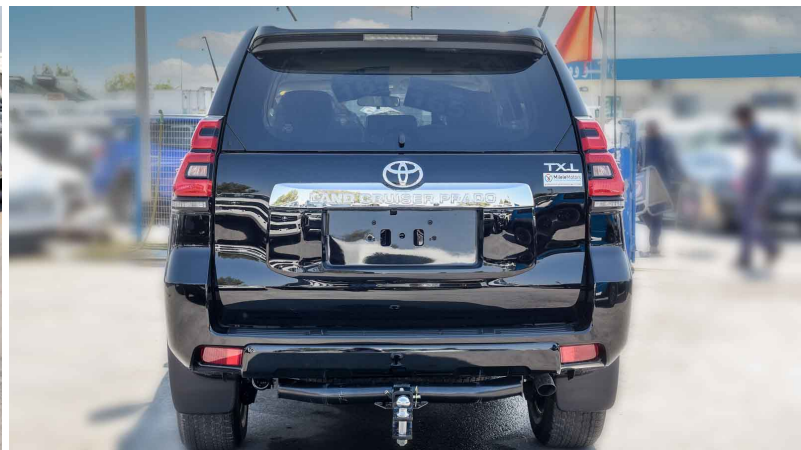

- /MileleMotors
- @MileleMotors
- MileleMotors
- @MileleMotors

(RHD) Toyota Prado TXL 2.8D AT 2020 (VC: bfb)