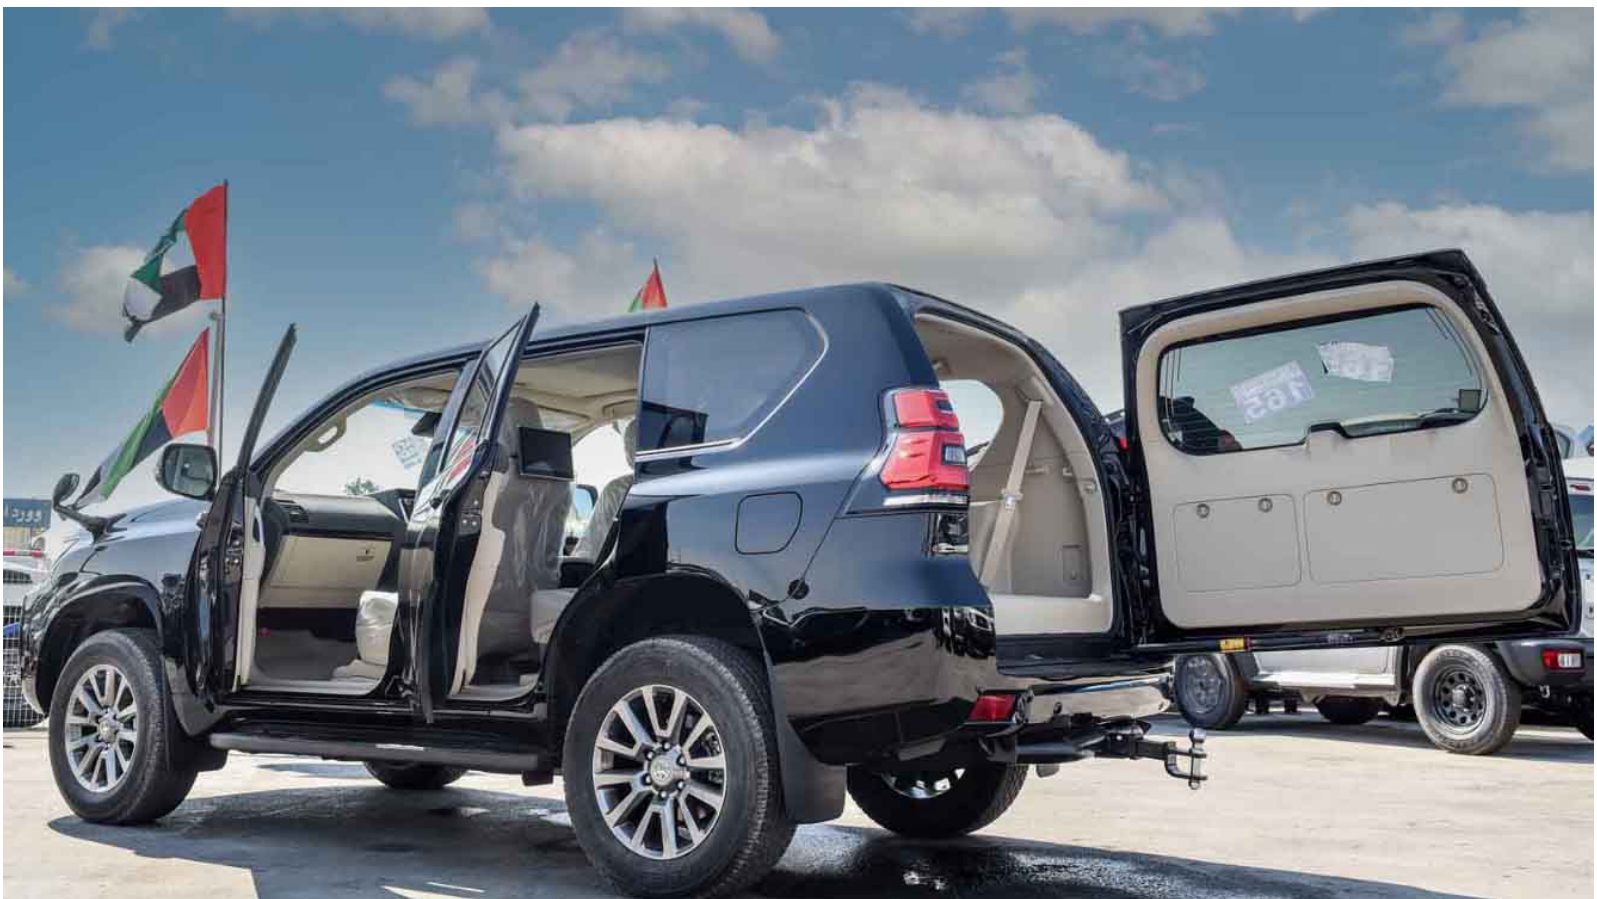

/MileleMotors

@MileleMotors

MileleMotors

@MileleMotors

MileleMotors

Procuring, Sourcing, & Stocking Motor Vehicles.

Head office

P.O.Box : 6339

AF - 07, Block A, Samari Retail
Ras Al Khor 3, Dubai - UAE

Tel: +971 50 4996459

Mail: info@milelemotors.com

(RHD) Toyota Prado TXL 2.8D AT 2020 (VC: bfb)