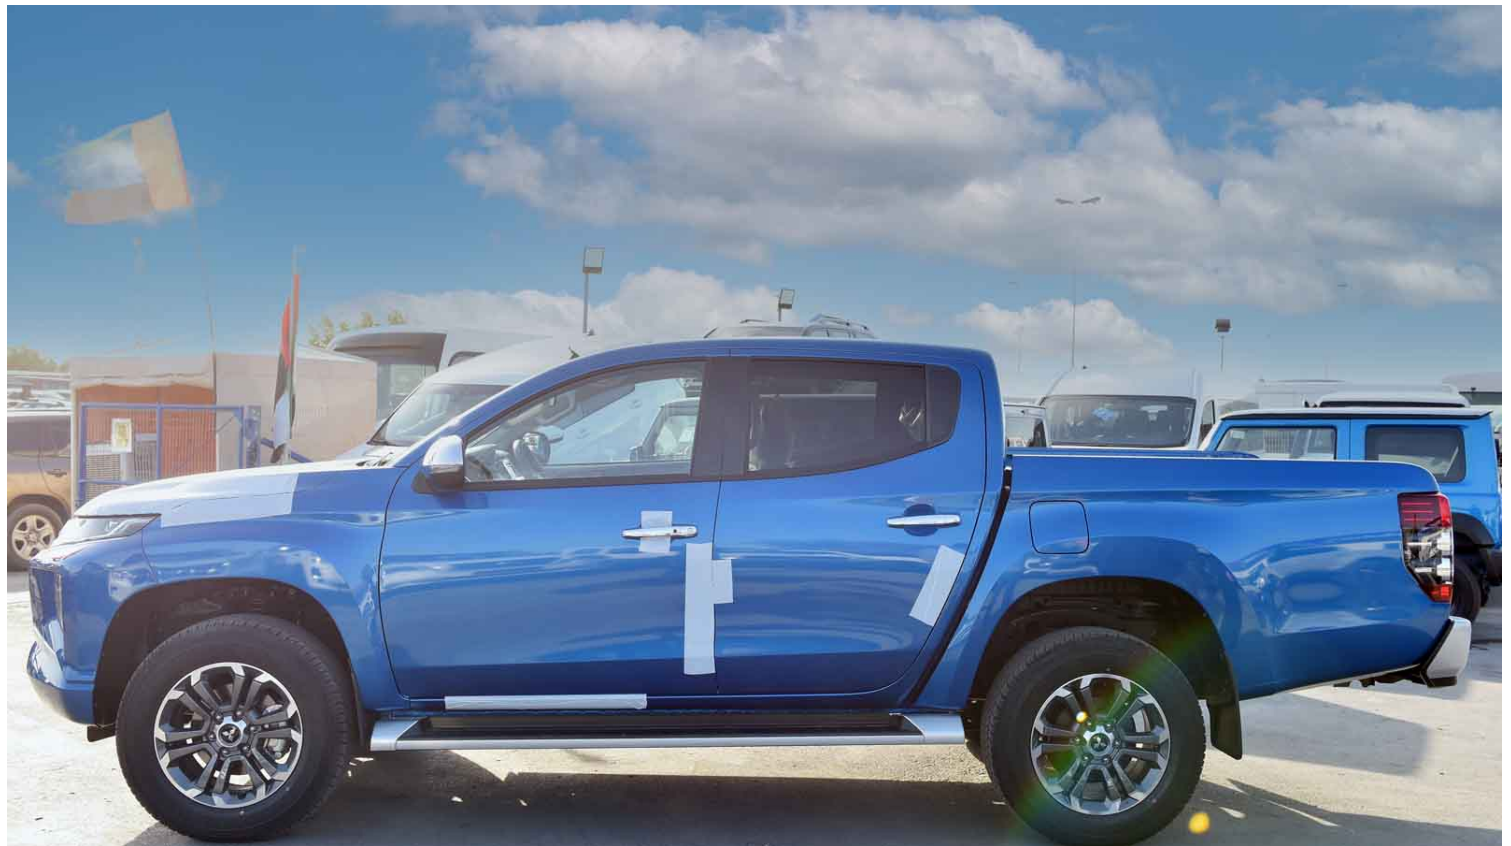

(LHD) Mitsubishi L200 SPORTERO AT MY2022 BLUE (VC: dOP)

f /MileleMotors

ig @MileleMotors

yt MileleMotors

tw @MileleMotors

MileleMotors
Procuring, Sourcing, & Stocking Motor Vehicles.

Head office

P.O.Box : 6339