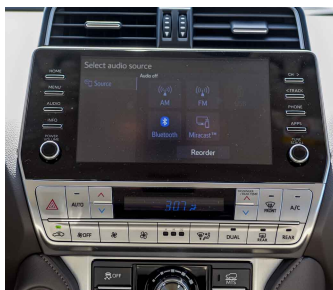

/MileleMotors

@MileleMotors

MileleMotors

@MileleMotors

MileleMotors
Procuring, Sourcing, & Stocking Motor Vehicles.

Head office

P.O.Box : 6339

AF - 07, Block A, Samari Retail

Ras Al Khor 3, Dubai - UAE

Tel: +971 50 4996459

Mail: info@milelemotors.com

(LHD) TOYOTA PRADO VXL 2.8D AT MY2021 BLACK INT (VC: ch0)