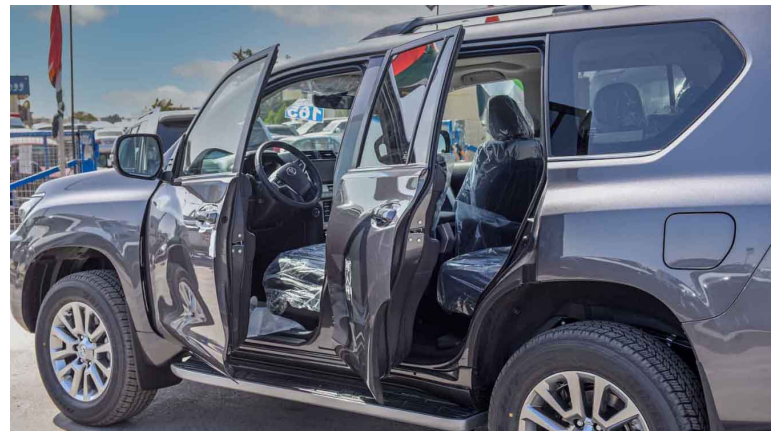

f /MileleMotors

ig @MileleMotors

yt MileleMotors

tw @MileleMotors

MileleMotors

Procuring, Sourcing, & Stocking Motor Vehicles.

Head office

P.O.Box : 6339

AF - 07, Block A, Samari Retail

Ras Al Khor 3, Dubai - UAE

Tel: +971 50 4996459

Mail: info@milelemotors.com

(LHD) TOYOTA PRADO VXL 2.8D AT MY2021 GREY (VC: ch0)