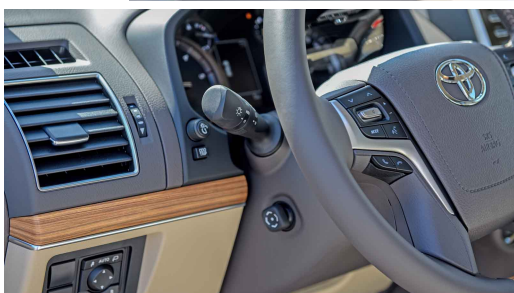

f /MileleMotors

@MileleMotors

MileleMotors

@MileleMotors

MileleMotors

Procuring, Sourcing, & Stocking Motor Vehicles.

Head office

P.O.Box : 6339

AF - 07, Block A, Samari Retail
Ras Al Khor 3, Dubai - UAE

Tel: +971 50 4996459

Mail: info@milelemotors.com

(LHD) TOYOTA PRADO VXL 2.8D AT MY2021 BEIGE INT (VC: ch0)

www.milelemotors.com