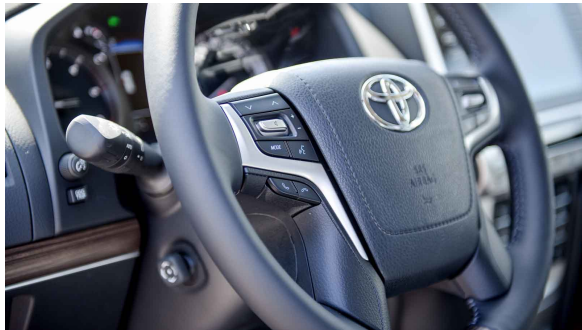

/MileleMotors

@MileleMotors

MileleMotors

@MileleMotors

MileleMotors
Procuring, Sourcing, & Stocking Motor Vehicles.

Head office

P.O.Box : 6339

AF - 07, Block A, Samari Retail

Ras Al Khor 3, Dubai - UAE

Tel: +971 50 4996459

Mail: info@milelemotors.com

(LHD) TOYOTA PRADO VXL 2.8D AT MY2021 BLACK INT (VC: ch0)