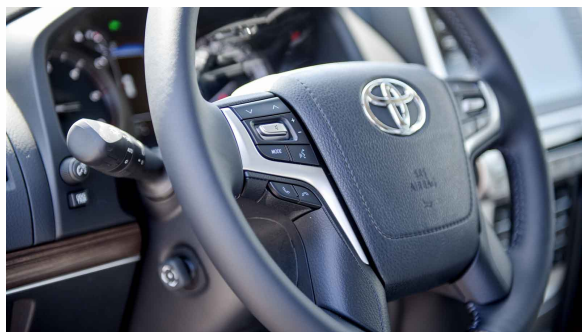

/MileleMotors

@MileleMotors

MileleMotors

@MileleMotors

MileleMotors

Procuring, Sourcing, & Stocking Motor Vehicles.

Head office

P.O.Box : 6339

AF - 07, Block A, Samari Retail
Ras Al Khor 3, Dubai - UAE

Tel: +971 50 4996459

Mail: info@milelemotors.com

(LHD) TOYOTA PRADO VXL 2.8D AT MY2021 BLACK INT (VC: ch0)