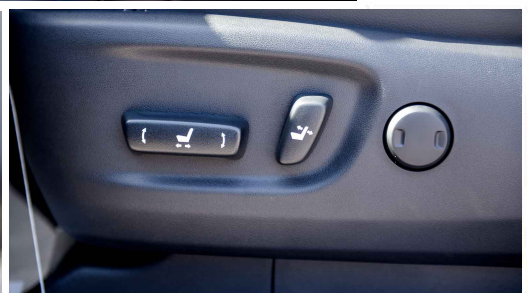

/MileleMotors

@MileleMotors

MileleMotors

@MileleMotors

MileleMotors

Procuring, Sourcing, & Stocking Motor Vehicles.

Head office

P.O.Box : 6339

AF - 07, Block A, Samari Retail
Ras Al Khor 3, Dubai - UAE

Tel: +971 50 4996459

Mail: info@milelemotors.com

(LHD) TOYOTA PRADO VXL 2.8D AT MY2021 BLACK INT (VC: ch0)