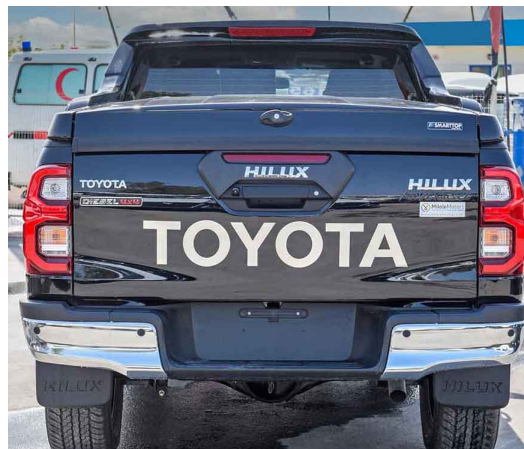

f /MileleMotors

ig @MileleMotors

yt MileleMotors

tw @MileleMotors

MileleMotors
Procuring, Sourcing, & Stocking Motor Vehicles.

Head office

P.O.Box : 6339

AF - 07, Block A, Samari Retail

Ras Al Khor 3, Dubai - UAE

Tel: +971 50 4996459

Mail: info@milelemotors.com

(LHD) Toyota Hilux DC 2.8AT ADVENTURE 4x4 MY2021 BLACK (VC: dOv)