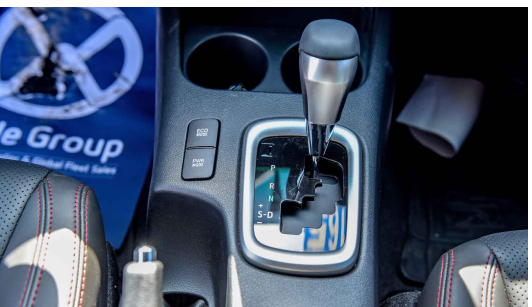

/MileleMotors

@MileleMotors

MileleMotors

@MileleMotors

MileleMotors
Procuring, Sourcing, & Stocking Motor Vehicles.

Head office

P.O.Box : 6339

AF - 07, Block A, Samari Retail

Ras Al Khor 3, Dubai - UAE

Tel: +971 50 4996459

Mail: info@milelemotors.com

(LHD) Toyota Hilux DC 2.8AT ADVENTURE 4x4 MY2021 (VC: dOv)