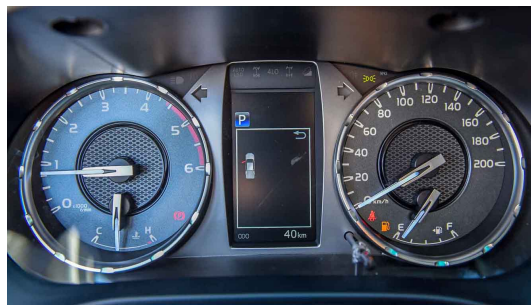

f /MileleMotors

ig @MileleMotors

yt MileleMotors

tw @MileleMotors

MileleMotors
Procuring, Sourcing, & Stocking Motor Vehicles.

Head office

P.O.Box : 6339

AF - 07, Block A, Samari Retail

Ras Al Khor 3, Dubai - UAE

Tel: +971 50 4996459

Mail: info@milelemotors.com

(LHD) Toyota Hilux DC 2.8AT ADVENTURE 4x4 MY2021 (VC: dOv)