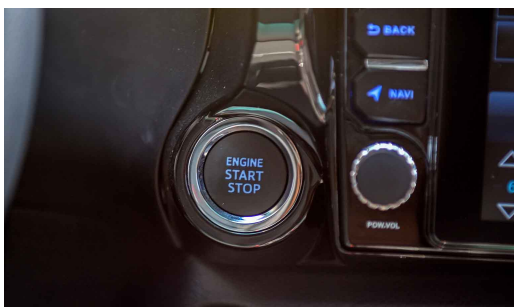

/MileleMotors

@MileleMotors

MileleMotors

@MileleMotors

MileleMotors
Procuring, Sourcing, & Stocking Motor Vehicles.

Head office

P.O.Box : 6339

AF - 07, Block A, Samari Retail

Ras Al Khor 3, Dubai - UAE

Tel: +971 50 4996459

Mail: info@milelemotors.com

(LHD) Toyota Hilux DC 2.8AT ADVENTURE 4x4 MY2021 (VC: dOv)