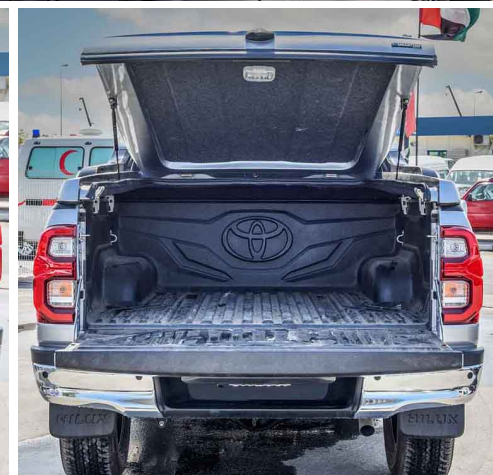

f /MileleMotors

ig @MileleMotors

yt MileleMotors

tw @MileleMotors

MileleMotors
Procuring, Sourcing, & Stocking Motor Vehicles.

Head office

P.O.Box : 6339

AF - 07, Block A, Samari Retail

Ras Al Khor 3, Dubai - UAE

Tel: +971 50 4996459

Mail: info@milelemotors.com

(LHD) Toyota Hilux DC 2.8AT ADVENTURE 4x4 MY2021 SILVER (VC: dOv)