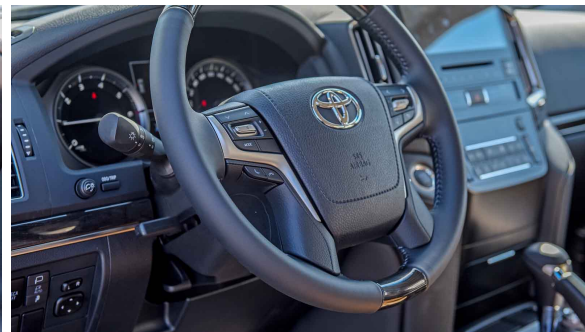

/MileleMotors

@MileleMotors

MileleMotors

@MileleMotors

MileleMotors

Procuring, Sourcing, & Stocking Motor Vehicles.

Head office

P.O.Box : 6339

AF - 07, Block A, Samari Retail
Ras Al Khor 3, Dubai - UAE

Tel: +971 50 4996459

Mail: info@milelemotors.com

(LHD) Toyota Land Cruiser GXR GT 4.0P MY2021 (VC: Cg0)

www.milelemotors.com