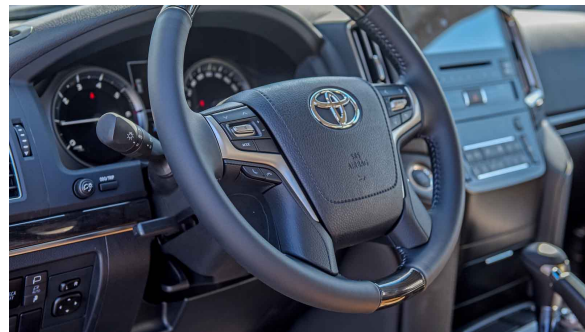

/MileleMotors

@MileleMotors

MileleMotors

@MileleMotors

MileleMotors

Procuring, Sourcing, & Stocking Motor Vehicles.

Head office

P.O.Box : 6339

AF - 07, Block A, Samari Retail

Ras Al Khor 3, Dubai - UAE

Tel: +971 50 4996459

Mail: info@milelemotors.com

(LHD) Toyota Land Cruiser GXR GT 4.0P MY2021 (VC: Cg0)