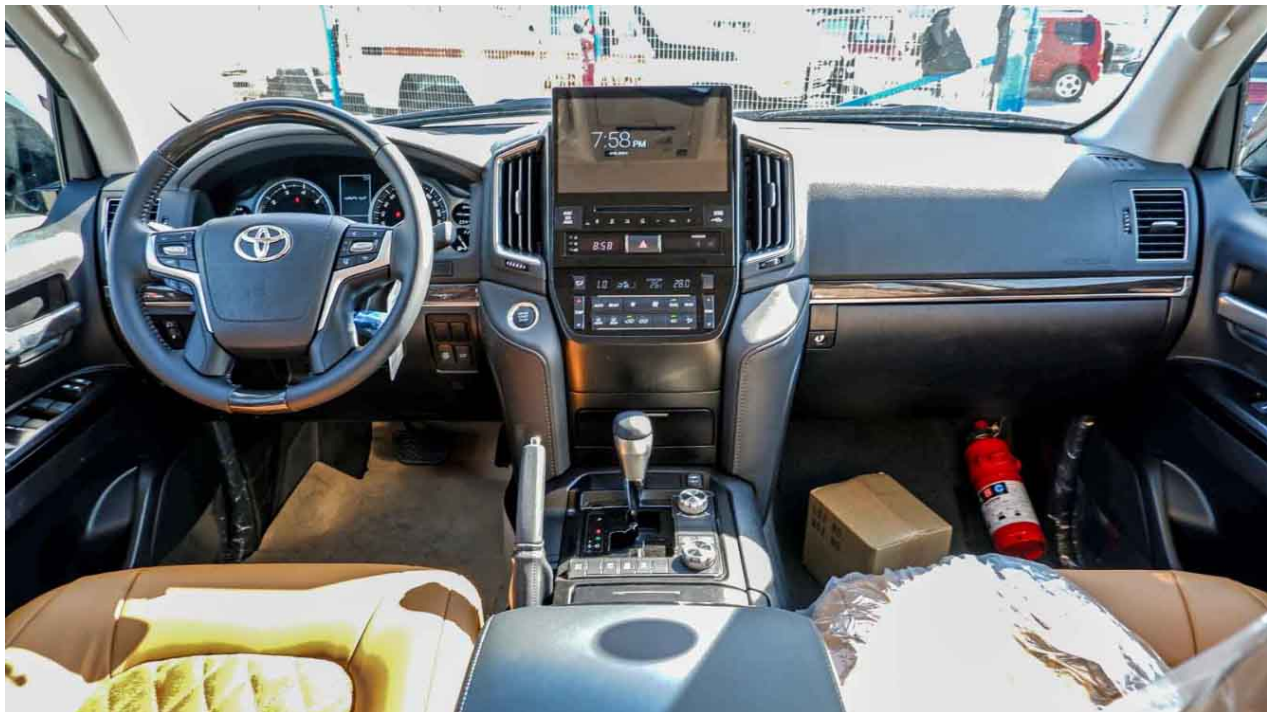

/MileleMotors

@MileleMotors

MileleMotors

@MileleMotors

MileleMotors

Procuring, Sourcing, & Stocking Motor Vehicles.

Head office

P.O.Box : 6339

AF - 07, Block A, Samari Retail

Ras Al Khor 3, Dubai - UAE

Tel: +971 50 4996459

Mail: info@milelemotors.com

(LHD) Toyota Land Cruiser GXR GT 4.0P MY2021 (VC: Cg0)