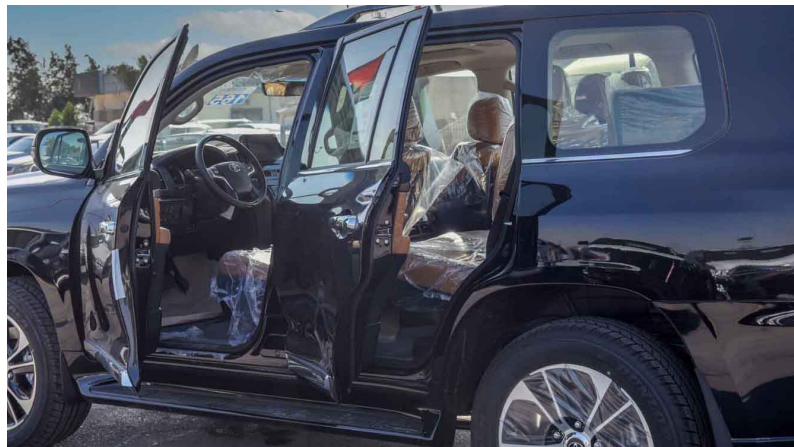

/MileleMotors

@MileleMotors

MileleMotors

@MileleMotors

MileleMotors
Procuring, Sourcing, & Stocking Motor Vehicles.

Head office

P.O.Box : 6339

AF - 07, Block A, Samari Retail

Ras Al Khor 3, Dubai - UAE

Tel: +971 50 4996459

Mail: info@milelemotors.com

(LHD) Toyota Land Cruiser GXR GT 4.0P MY2021 (VC: Cg0)