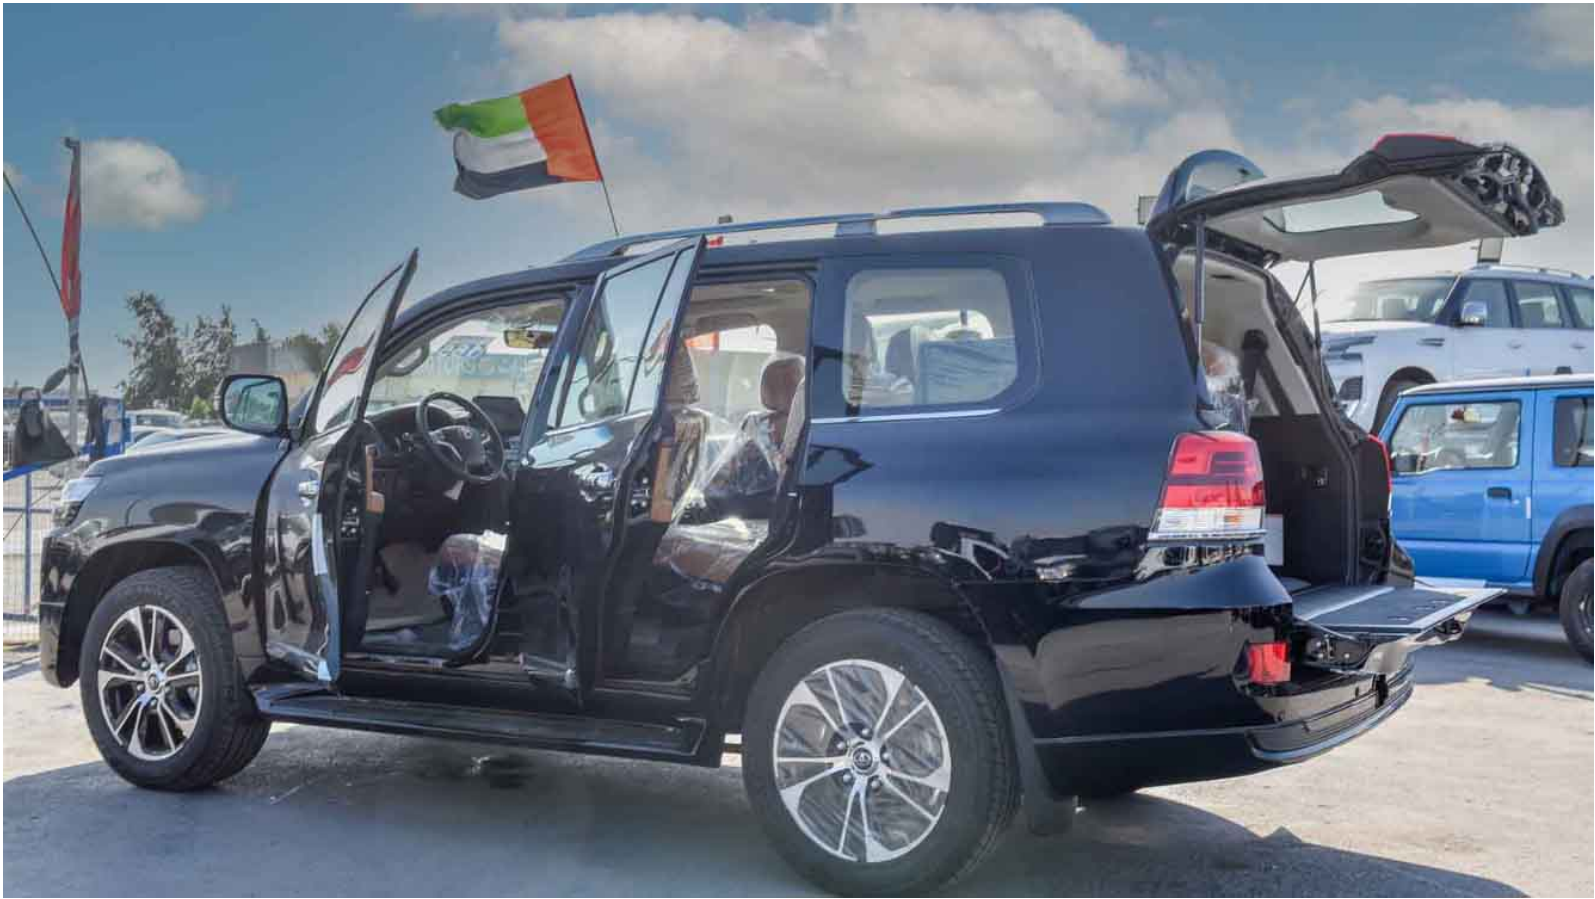

(LHD) Toyota Land Cruiser GXR GT 4.0P MY2021 (VC: Cg0)