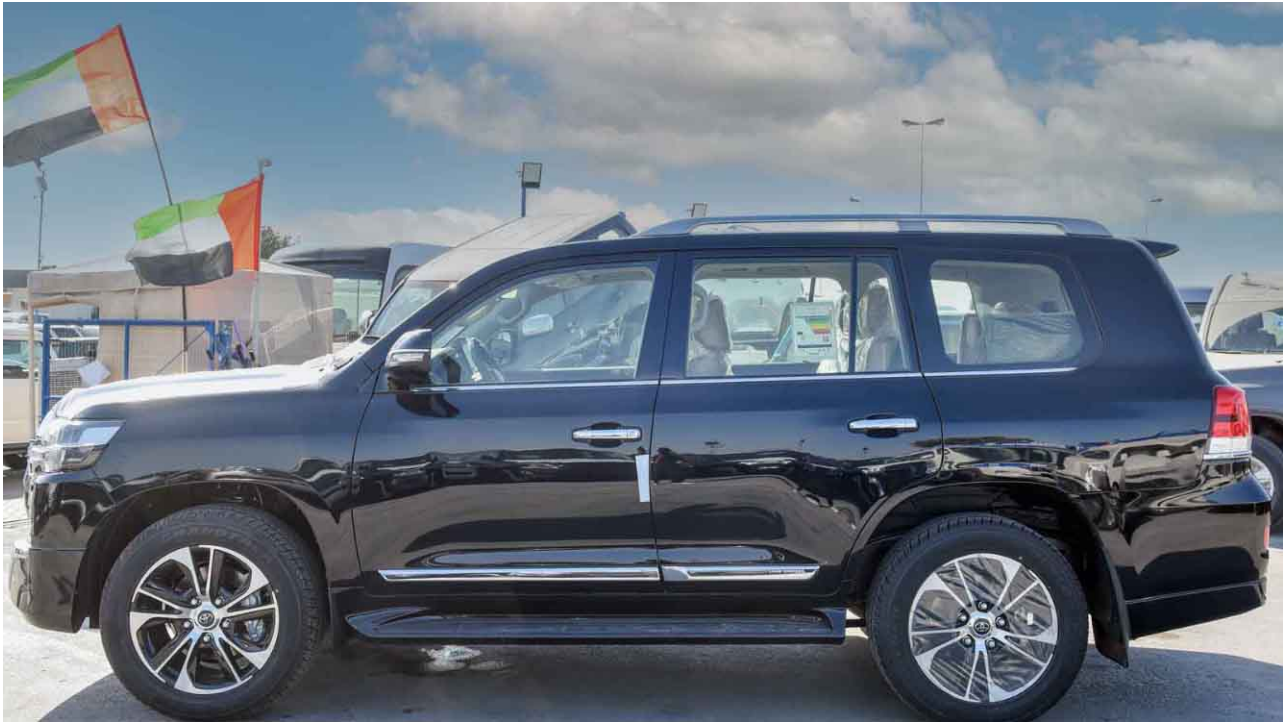

/MileleMotors

@MileleMotors

MileleMotors

@MileleMotors

MileleMotors
Procuring, Sourcing, & Stocking Motor Vehicles.

Head office

P.O.Box : 6339

AF - 07, Block A, Samari Retail

Ras Al Khor 3, Dubai - UAE

Tel: +971 50 4996459

Mail: info@milelemotors.com

(LHD) Toyota Land Cruiser GXR GT 4.0P MY2021 (VC: Cg0)