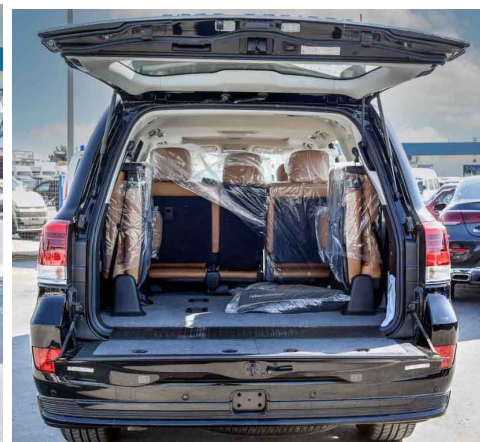

/MileleMotors

@MileleMotors

MileleMotors

@MileleMotors

MileleMotors
Procuring, Sourcing, & Stocking Motor Vehicles.

Head office

P.O.Box : 6339

AF - 07, Block A, Samari Retail

Ras Al Khor 3, Dubai - UAE

Tel: +971 50 4996459

Mail: info@milelemotors.com

(LHD) Toyota Land Cruiser GXR GT 4.0P MY2021 (VC: Cg0)