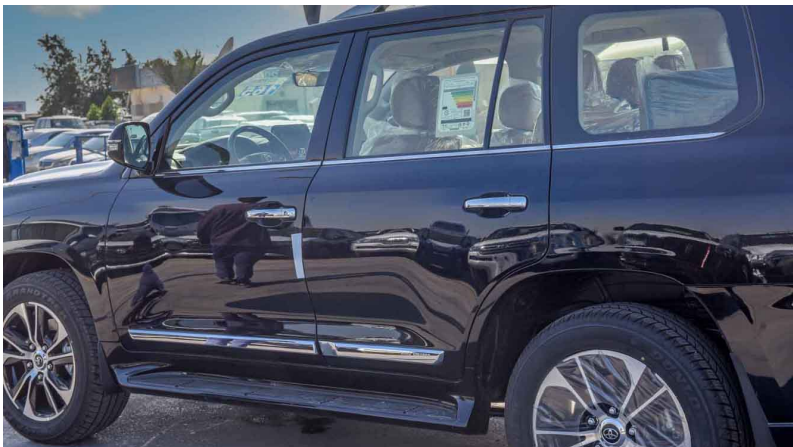

/MileleMotors

@MileleMotors

MileleMotors

@MileleMotors

MileleMotors
Procuring, Sourcing, & Stocking Motor Vehicles.

Head office

P.O.Box : 6339

AF - 07, Block A, Samari Retail

Ras Al Khor 3, Dubai - UAE

Tel: +971 50 4996459

Mail: info@milelemotors.com

(LHD) Toyota Land Cruiser GXR GT 4.0P MY2021 (VC: Cg0)