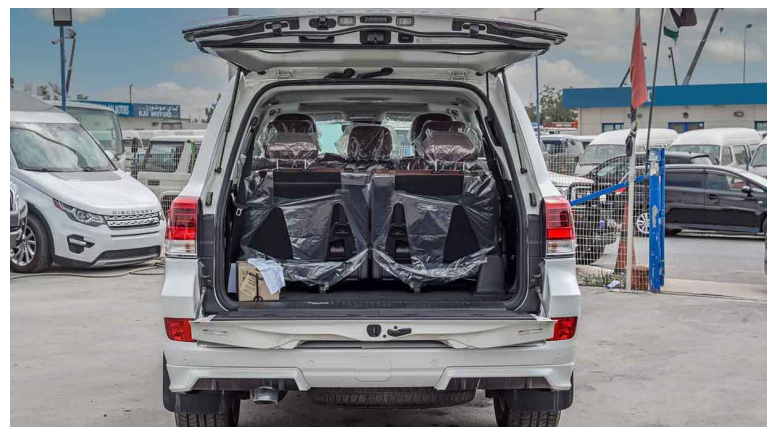

/MileleMotors

@MileleMotors

MileleMotors

@MileleMotors

MileleMotors

Procuring, Sourcing, & Stocking Motor Vehicles.

Head office

P.O.Box : 6339

AF - 07, Block A, Samari Retail
Ras Al Khor 3, Dubai - UAE

Tel: +971 50 4996459

Mail: info@milelemotors.com

(LHD) Toyota Land Cruiser VXR GTS 5.7P MY2021 (VC: ddb)

Exterior features

ALLOY WHEELS SIZE ; NEW 20"

SUNROOF

INTEGRATED ROOF RAILS

AUTO HEADLIGHT LEVELING

FRONT GRILLE ; GTS Design

FRONT & REAR BUMPER SPOILER ; GTS DESIGN

LED FRONT SEQUENTIAL LIGHTS

REAR VIEW CAMERA ; BGM

DOOR MIRRORS - POWERED/ RETRACTABLE / REVERSE AUTO TILT + MEMORY

LED HEADLIGHTS WITH DRL'S & LED FRONT FOG LAMPS

HEADLIGHT CLEANERS

ROOF SPOILER ; LED

POWERED BACK DOOR

UNDERBODY LIGHTS

CHROME EXHAUST TIP

www.milelemotors.com