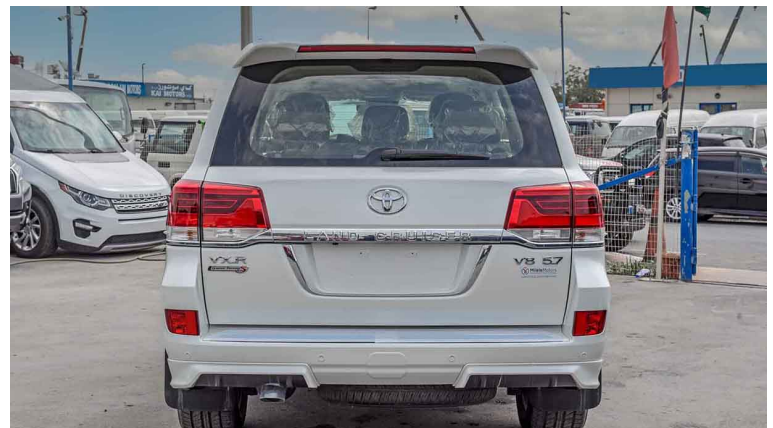

/MileleMotors

@MileleMotors

MileleMotors

@MileleMotors

MileleMotors

Procuring, Sourcing, & Stocking Motor Vehicles.

Head office

P.O.Box : 6339

AF - 07, Block A, Samari Retail
Ras Al Khor 3, Dubai - UAE

Tel: +971 50 4996459

Mail: info@milelemotors.com

(LHD) Toyota Land Cruiser VXR GTS 5.7P MY2021 (VC: ddb)

Exterior features

ALLOY WHEELS SIZE ; NEW 20"

SUNROOF

INTEGRATED ROOF RAILS

AUTO HEADLIGHT LEVELING

FRONT GRILLE ; GTS Design

FRONT & REAR BUMPER SPOILER ; GTS DESIGN

LED FRONT SEQUENTIAL LIGHTS

REAR VIEW CAMERA ; BGM

DOOR MIRRORS - POWERED/ RETRACTABLE / REVERSE AUTO TILT + MEMORY

LED HEADLIGHTS WITH DRL'S & LED FRONT FOG LAMPS

HEADLIGHT CLEANERS

ROOF SPOILER ; LED

POWERED BACK DOOR

UNDERBODY LIGHTS

CHROME EXHAUST TIP

www.milelemotors.com