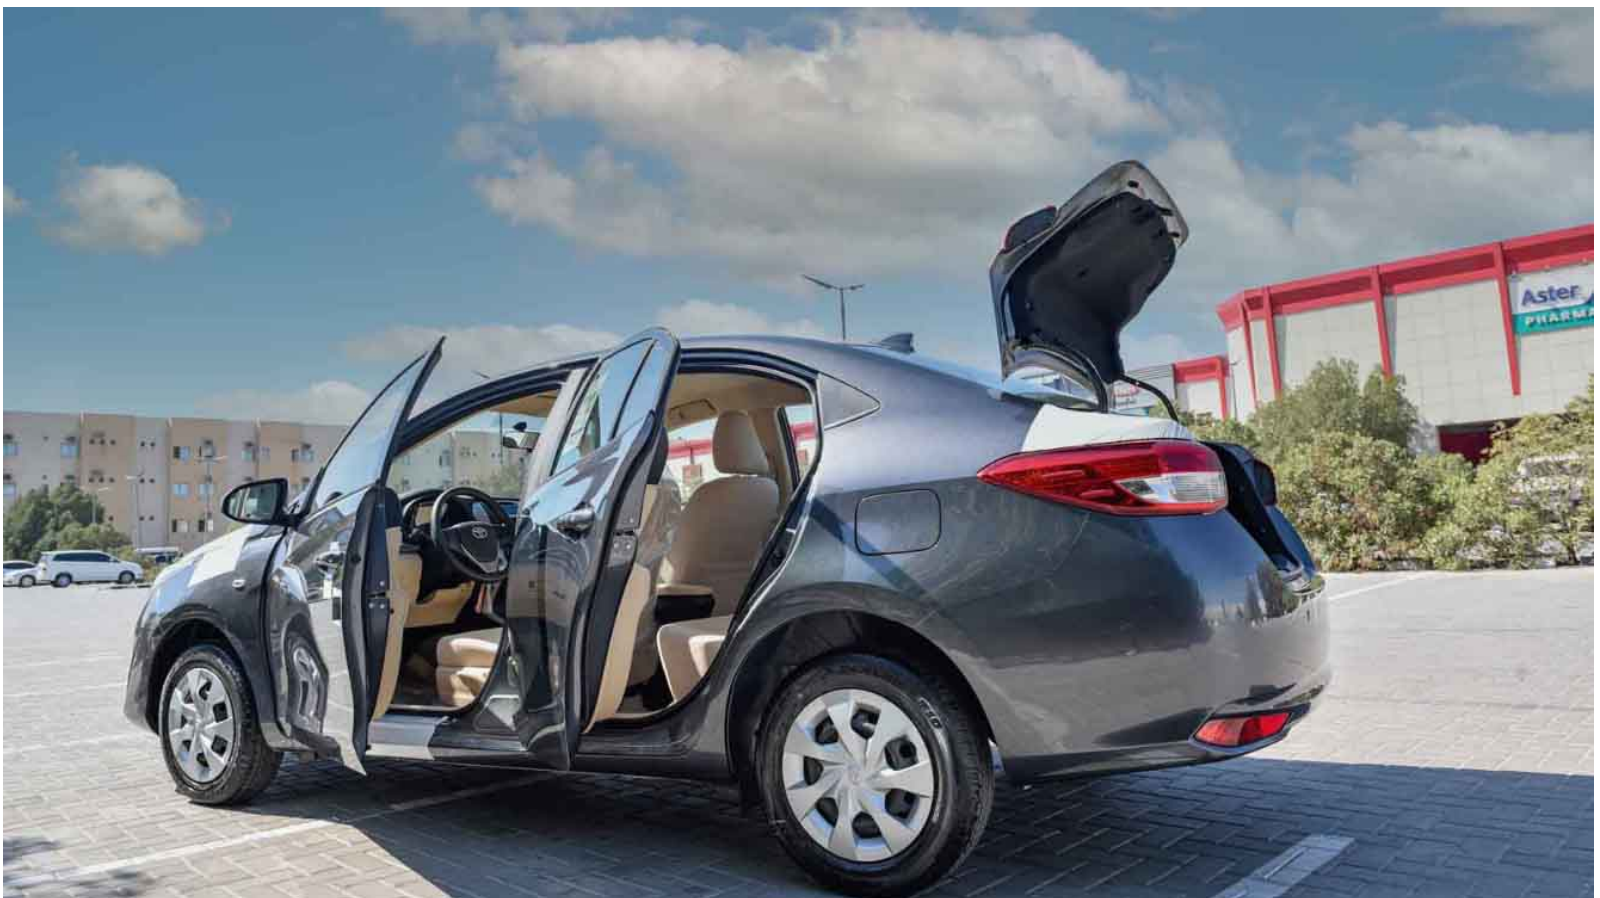

/MileleMotors

@MileleMotors

MileleMotors

@MileleMotors

MileleMotors
Procuring, Sourcing, & Stocking Motor Vehicles.

Head office

P.O.Box : 6339

AF - 07, Block A, Samari Retail

Ras Al Khor 3, Dubai - UAE

Tel: +971 50 4996459

Mail: info@milelemotors.com

(LHD) Toyota Yaris 1.5P AT MY2021 GREY EXT (VC: cb2)