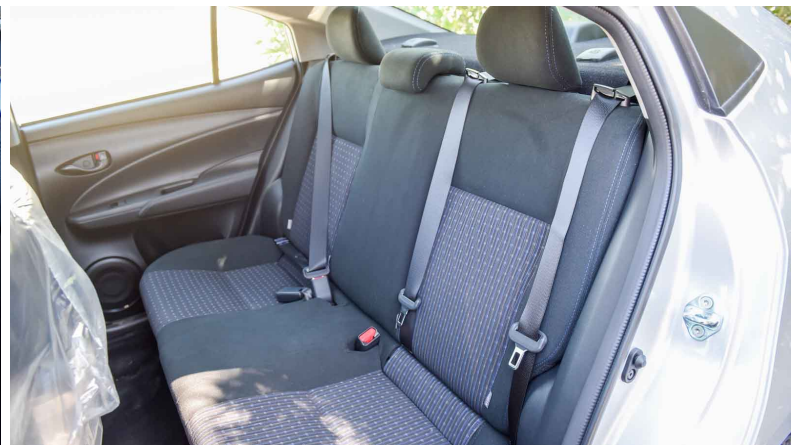

/MileleMotors

@MileleMotors

MileleMotors

@MileleMotors

MileleMotors
Procuring, Sourcing, & Stocking Motor Vehicles.

Head office

P.O.Box : 6339

AF - 07, Block A, Samari Retail
Ras Al Khor 3, Dubai - UAE

Tel: +971 50 4996459

Mail: info@milelemotors.com

(LHD) Toyota Yaris 1.5P AT MY2021 (VC: cb2)

OTHERS

ANTI-THEFT SYSTEM: ENGINE IMMOBILISER

RADIATOR GRILLE: COLOURED

STEERING WHEEL: URETHANE

TIRE PRESSURE MONITORING SYSTEM (TPMS): WITH

HEADLAMP: HALOGEN

DAYTIME RUNNING LIGHTS: WITHOUT

FRONT FOG LAMPS: WITHOUT

REAR FOG LAMP: WITH

SPEEDOMETER: ANALOG

MULTI INFORMATION DISPLAY: WITHOUT

FLOOR MATS: WITH

PARKING SENSORS: REAR (2PC)