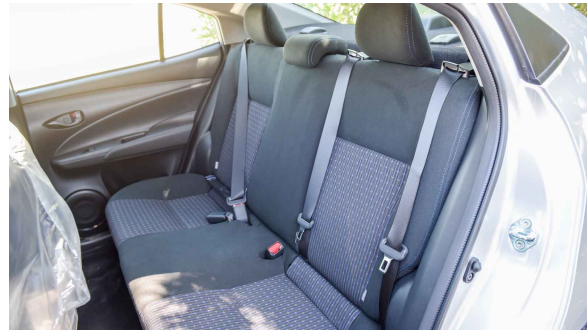

/MileleMotors

@MileleMotors

MileleMotors

@MileleMotors

MileleMotors
Procuring, Sourcing, & Stocking Motor Vehicles.

Head office

P.O.Box : 6339

AF - 07, Block A, Samari Retail

Ras Al Khor 3, Dubai - UAE

Tel: +971 50 4996459

Mail: info@milelemotors.com

(LHD) Toyota Yaris 1.5P AT MY2021 BLACK INT (VC: cb2)