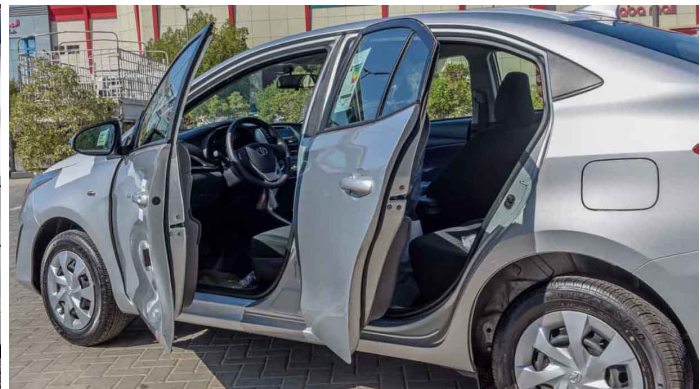

/MileleMotors

@MileleMotors

MileleMotors

@MileleMotors

MileleMotors
Procuring, Sourcing, & Stocking Motor Vehicles.

Head office

P.O.Box : 6339

AF - 07, Block A, Samari Retail

Ras Al Khor 3, Dubai - UAE

Tel: +971 50 4996459

Mail: info@milelemotors.com

(LHD) Toyota Yaris 1.5P AT MY2021 SILVER EXT (VC: cb2)