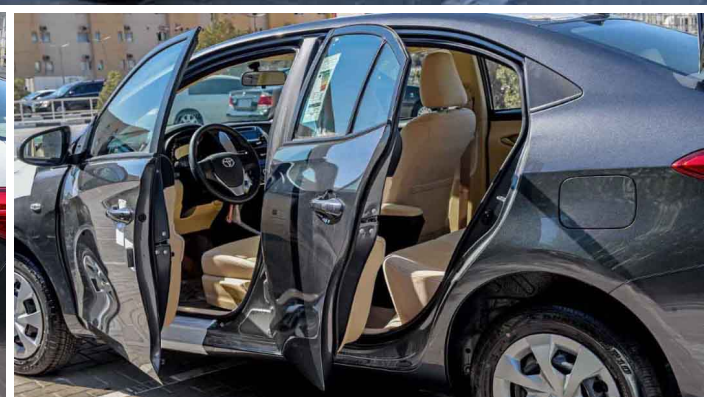

/MileleMotors

@MileleMotors

MileleMotors

@MileleMotors

MileleMotors
Procuring, Sourcing, & Stocking Motor Vehicles.

Head office

P.O.Box : 6339

AF - 07, Block A, Samari Retail

Ras Al Khor 3, Dubai - UAE

Tel: +971 50 4996459

Mail: info@milelemotors.com

(LHD) Toyota Yaris 1.5P AT MY2021 GREY EXT (VC: cb2)