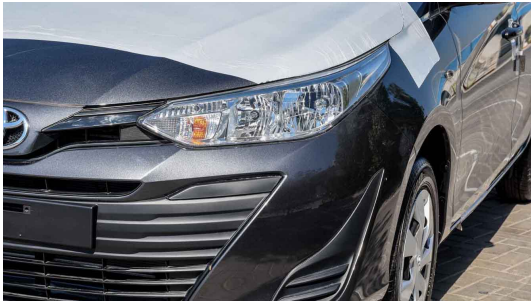

/MileleMotors

@MileleMotors

MileleMotors

@MileleMotors

MileleMotors
Procuring, Sourcing, & Stocking Motor Vehicles.

Head office

P.O.Box : 6339

AF - 07, Block A, Samari Retail

Ras Al Khor 3, Dubai - UAE

Tel: +971 50 4996459

Mail: info@milelemotors.com

(LHD) Toyota Yaris 1.5P AT MY2021 GREY EXT (VC: cb2)