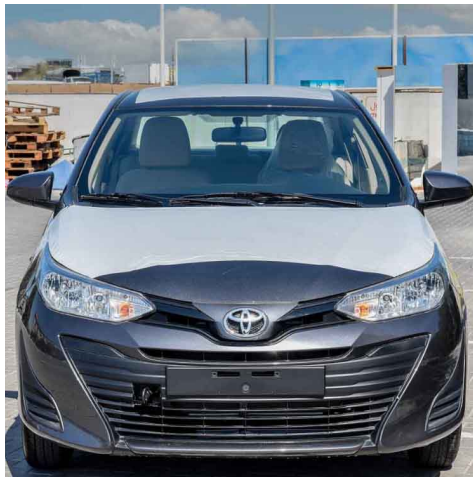

- /MileleMotors
- @MileleMotors
- MileleMotors
- @MileleMotors

(LHD) Toyota Yaris 1.5P AT MY2021 GREY EXT (VC: cb2)