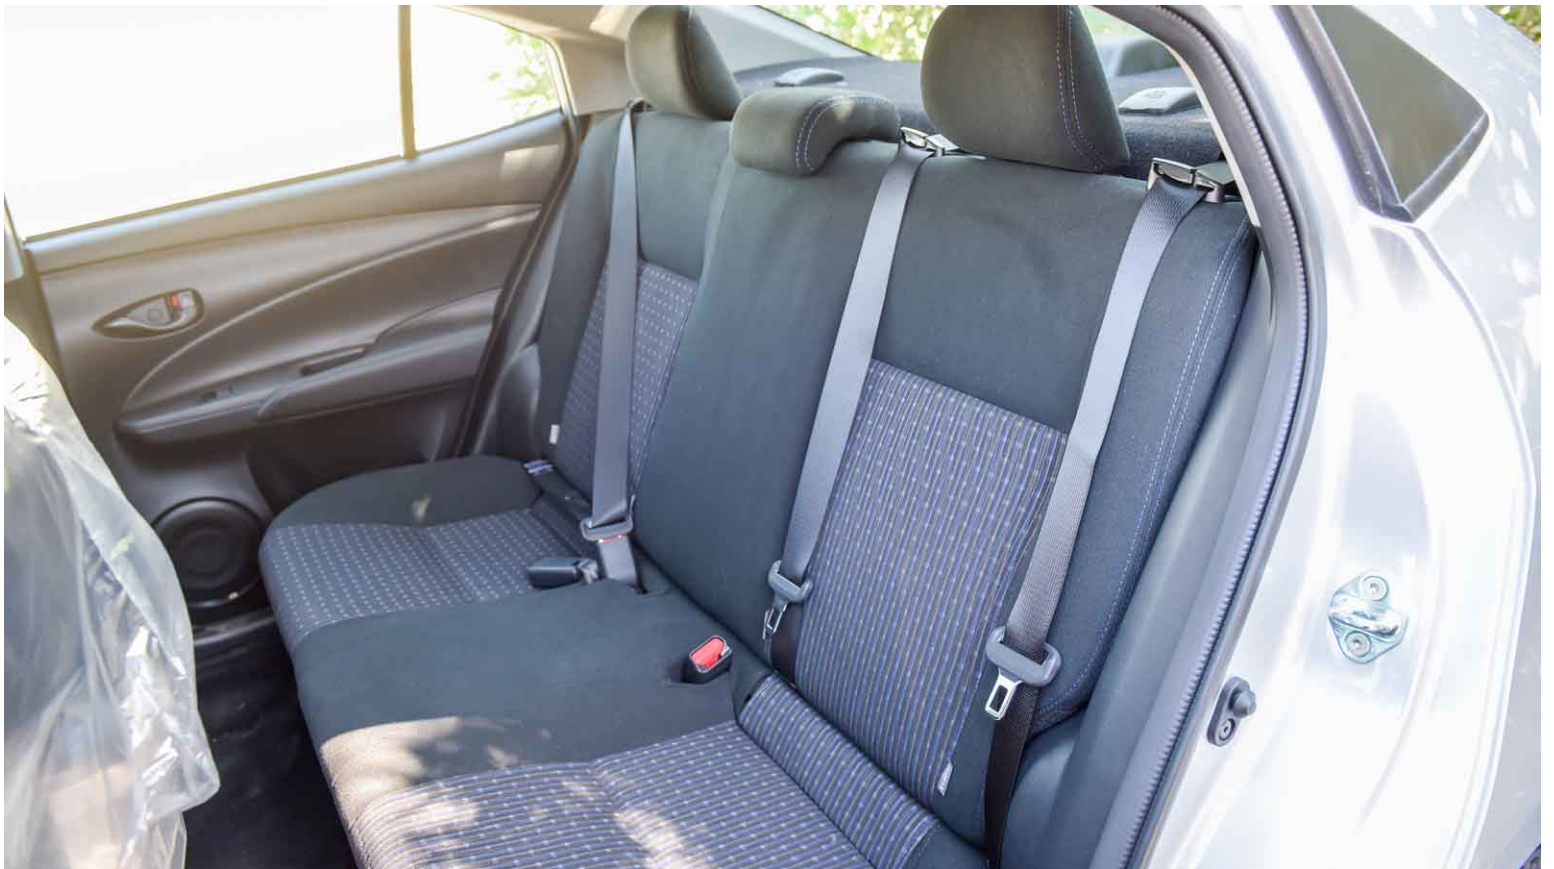

/MileleMotors

@MileleMotors

MileleMotors

@MileleMotors

MileleMotors
Procuring, Sourcing, & Stocking Motor Vehicles.

Head office

P.O.Box : 6339

AF - 07, Block A, Samari Retail

Ras Al Khor 3, Dubai - UAE

Tel: +971 50 4996459

Mail: info@milelemotors.com

(LHD) Toyota Yaris 1.5P AT MY2021 BLACK INT (VC: cb2)