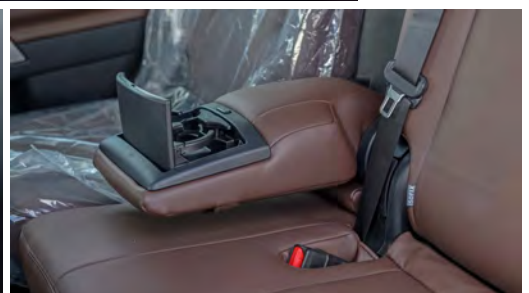

f /MileleMotors

ig @MileleMotors

yt MileleMotors

tw @MileleMotors

MileleMotors
Procuring, Sourcing, & Stocking Motor Vehicles.

Head office

P.O.Box : 6339

AF - 07, Block A, Samari Retail

Ras Al Khor 3, Dubai - UAE

Tel: +971 50 4996459

Mail: info@milelemotors.com

(LHD) Toyota Prado TXL 2.8D AT MY2021 (VC: CmP)