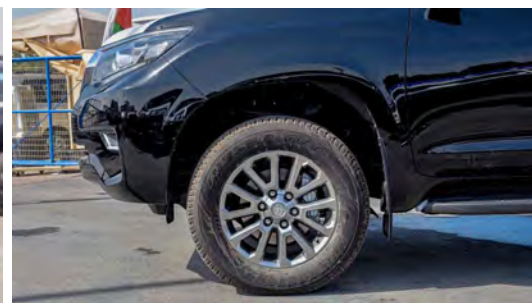

/MileleMotors

@MileleMotors

MileleMotors

@MileleMotors

MileleMotors

Procuring, Sourcing, & Stocking Motor Vehicles.

Head office

P.O.Box : 6339

AF - 07, Block A, Samari Retail
Ras Al Khor 3, Dubai - UAE

Tel: +971 50 4996459

Mail: info@milelemotors.com

(LHD) Toyota Prado TXL 2.8D AT MY2021 BLACK (VC: CmP)