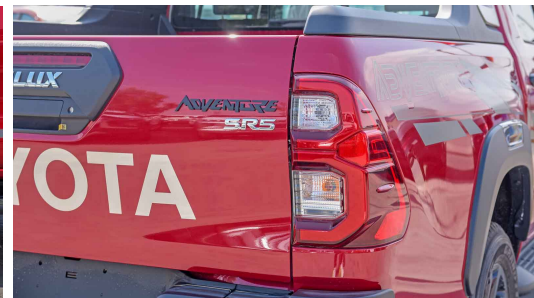

/MileleMotors

@MileleMotors

MileleMotors

@MileleMotors

MileleMotors

Procuring, Sourcing, & Stocking Motor Vehicles.

Head office

P.O.Box : 6339

AF - 07, Block A, Samari Retail
Ras Al Khor 3, Dubai - UAE

Tel: +971 50 4996459

Mail: info@milelemotors.com

(LHD) Toyota Hilux 2.8 Diesel Adventure AT GCC MY2021 (VC: dEm)