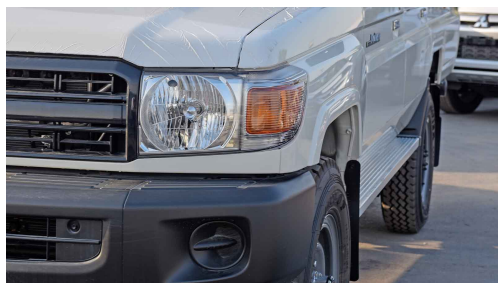

/MileleMotors

@MileleMotors

MileleMotors

@MileleMotors

MileleMotors

Procuring, Sourcing, & Stocking Motor Vehicles.

Head office

P.O.Box : 6339

AF - 07, Block A, Samari Retail
Ras Al Khor 3, Dubai - UAE

Tel: +971 50 4996459

Mail: info@milelemotors.com

(RHD) TOYOTA LAND CRUISER DOUBLE CAB 4.2D MT MY2021 (VC: CWN)