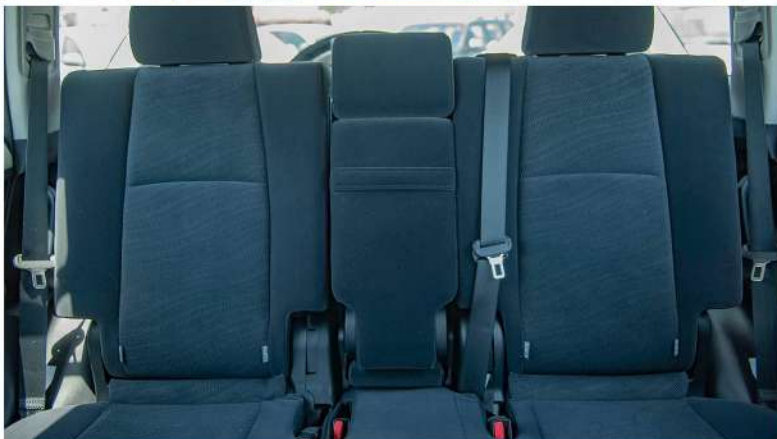

/MileleMotors

@MileleMotors

MileleMotors

@MileleMotors

(LHD) Toyota Prado TXL 2.8L Diesel 2021