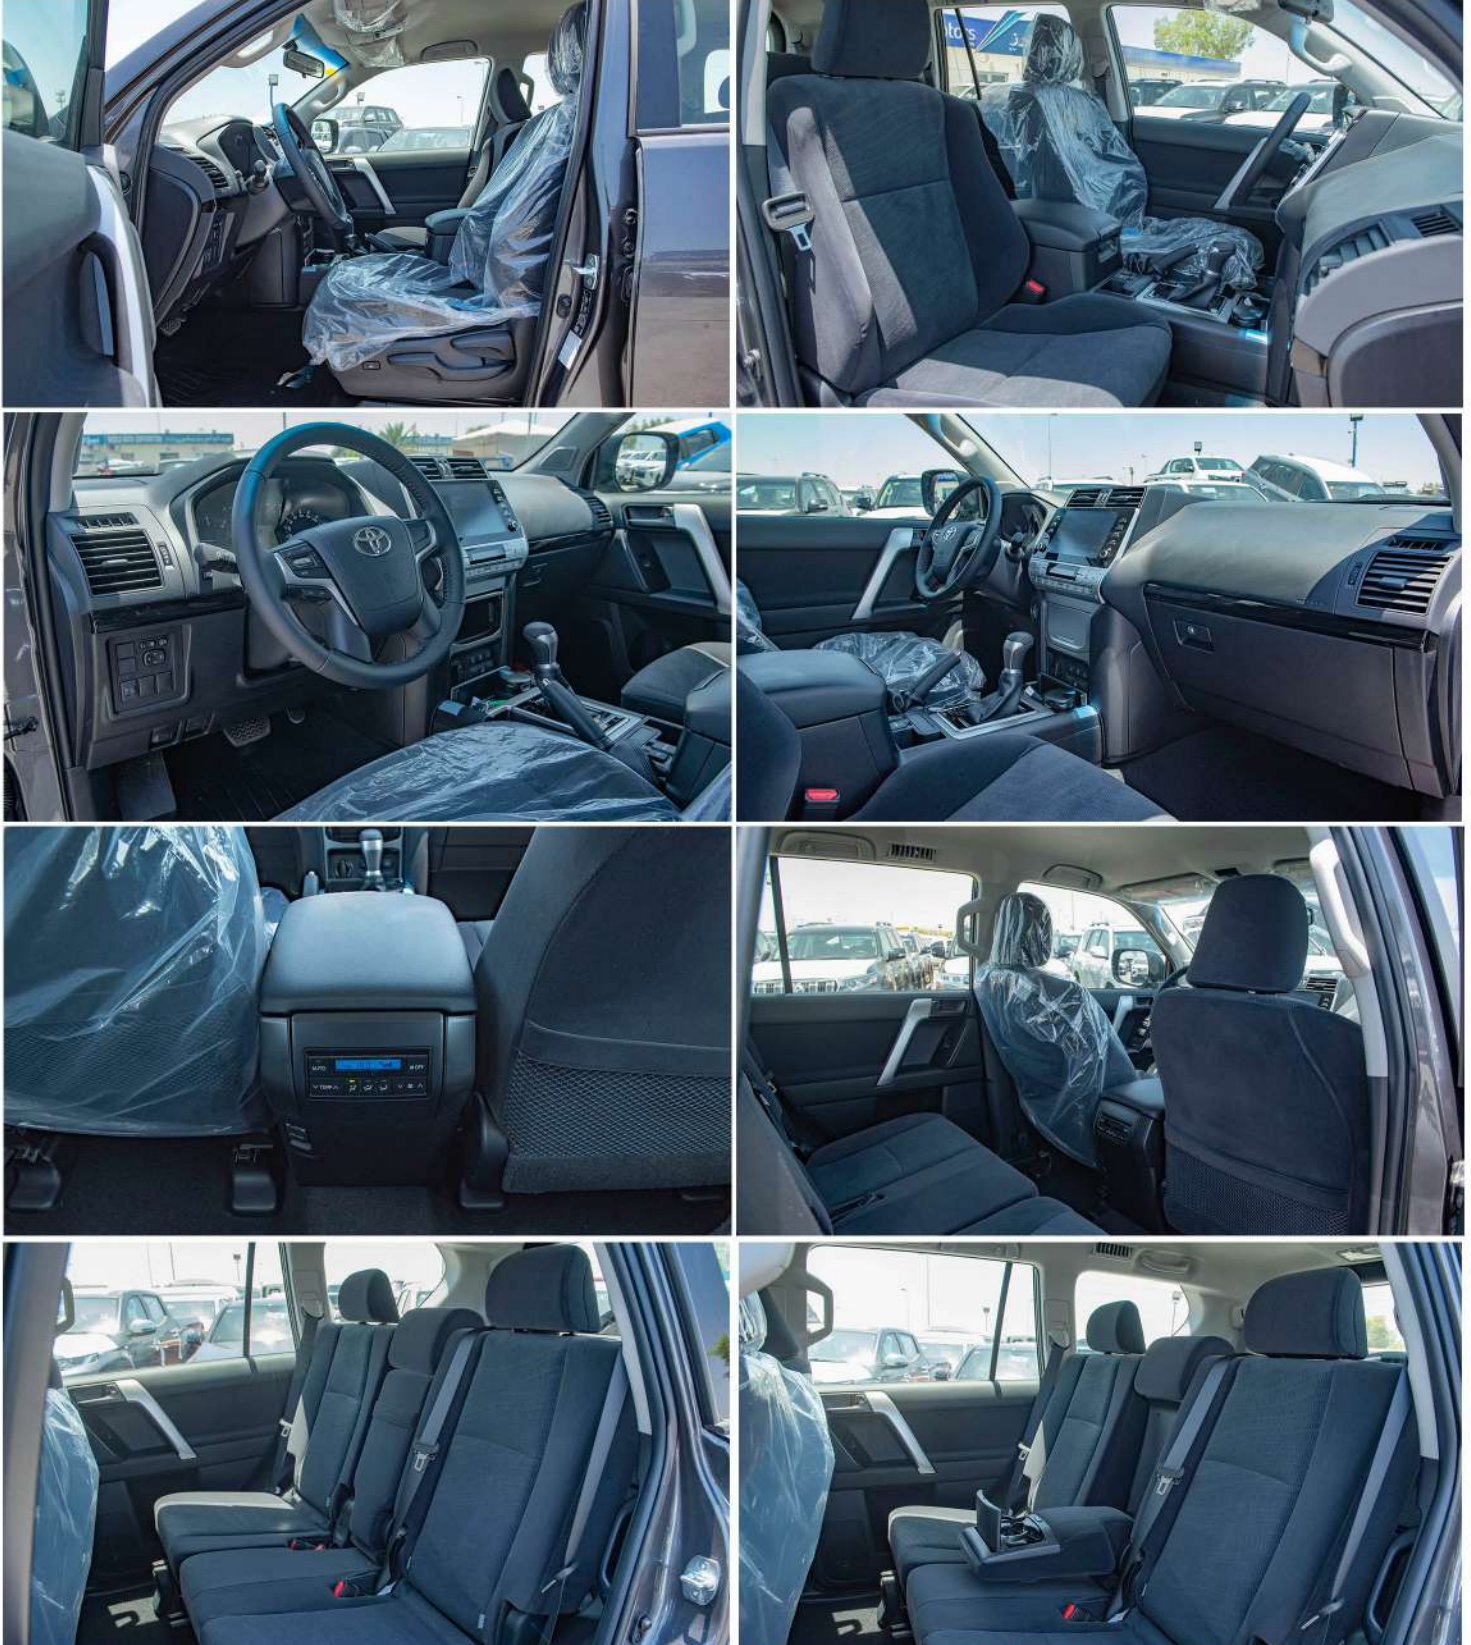

/MileleMotors

@MileleMotors

MileleMotors

@MileleMotors

MileleMotors
Procuring, Sourcing, & Stocking Motor Vehicles.

Head office
P.O.Box : 6339
AF - 07, Block A, Samari Retail
Ras Al Khor 3, Dubai - UAE
Tel: +971 50 4996459
Mail: info@milelemotors.com

(LHD) Toyota Prado TXL 2.8L Diesel 2021