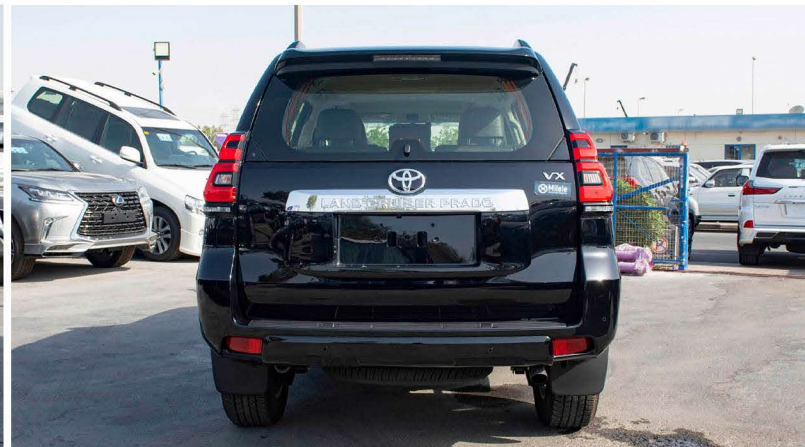

 @MileleMotors

**(LHD) TOYOTA PRADO VX 2.8D MY2021**

 /MileleMotors

 @MileleMotors

 MileleMotors

 @MileleMotors

**MileleMotors**  
Procuring, Sourcing, & Stocking Motor Vehicles.

**Head office**