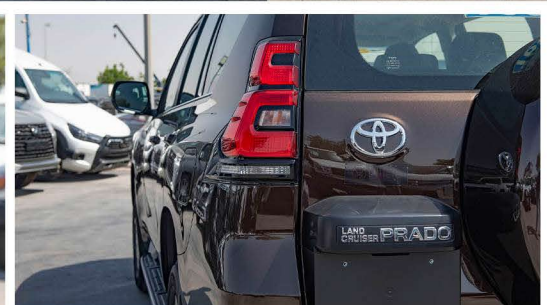

/MileleMotors

@MileleMotors

MileleMotors

@MileleMotors

MileleMotors
Procuring, Sourcing, & Stocking Motor Vehicles.

Head office

P.O.Box : 6339

AF - 07, Block A, Samari Retail

Ras Al Khor 3, Dubai - UAE

Tel: +971 50 4996459

Mail: info@milelemotors.com

(LHD) TOYOTA PRADO VX 2.8D MY2021