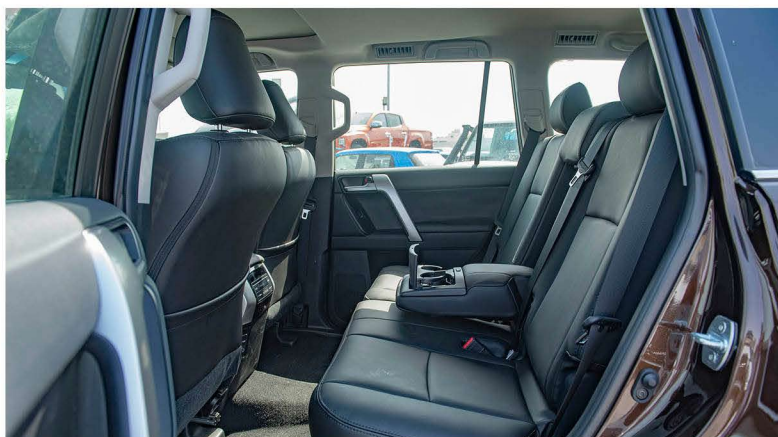

(LHD) TOYOTA PRADO VX 2.8D SPARE UP MY2021