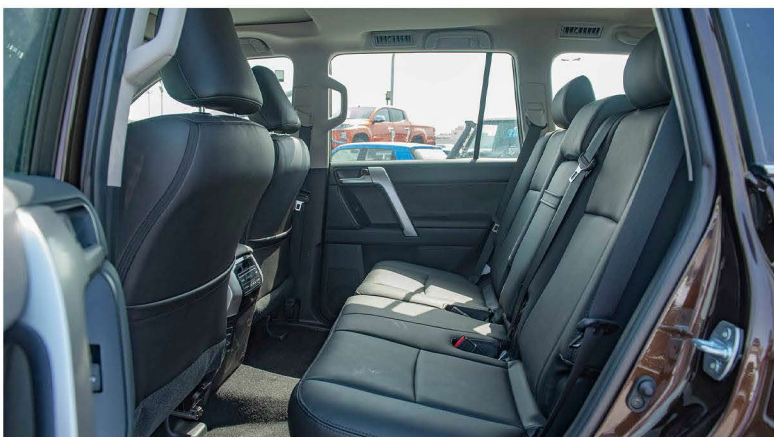

(LHD) TOYOTA PRADO VX 2.8D SPARE UP MY2021