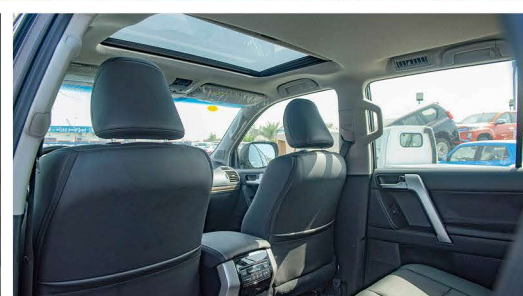

(LHD) TOYOTA PRADO VX 2.8D SPARE UP MY2021