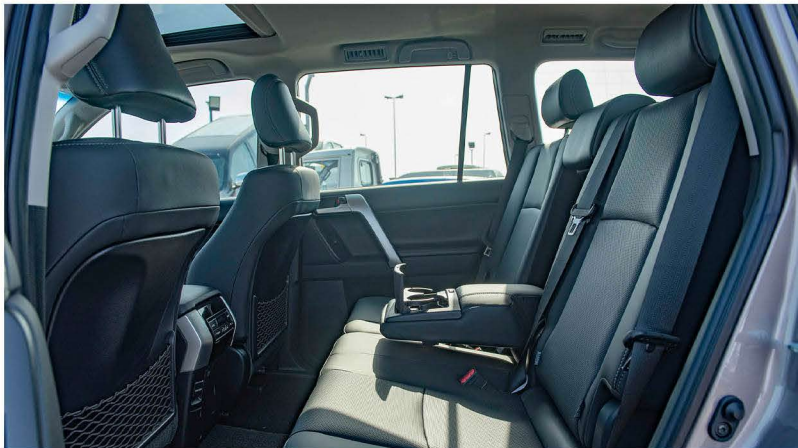

(LHD) TOYOTA PRADO VX 2.8D SPAREUP AT MY2021