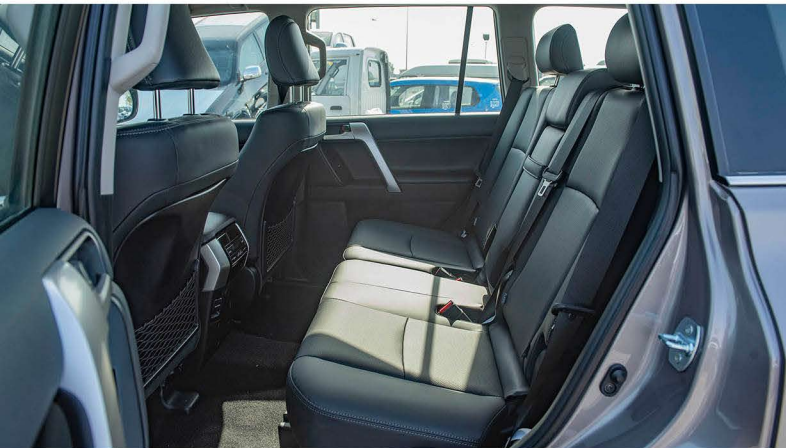

(LHD) TOYOTA PRADO VX 2.8D SPAREUP AT MY2021