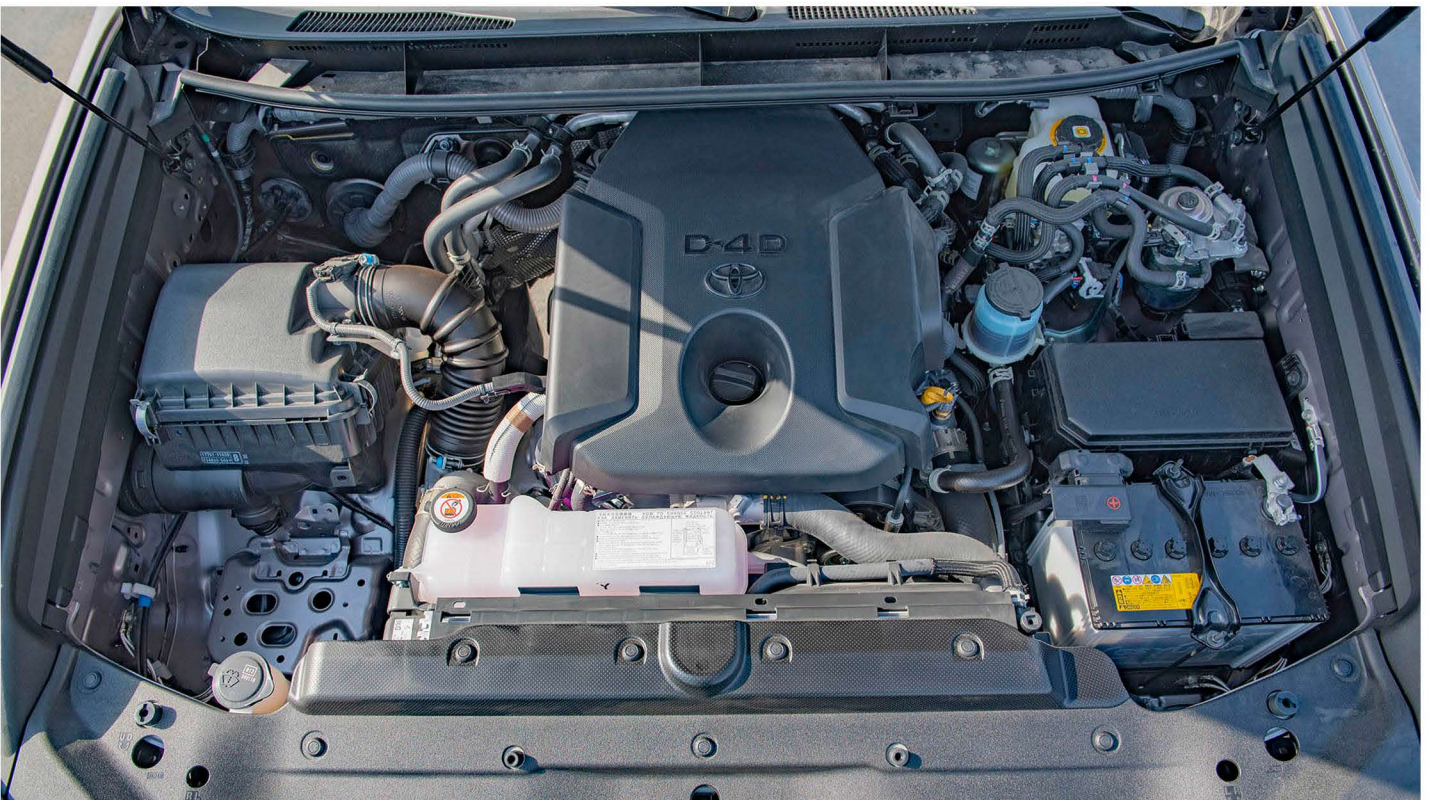

/MileleMotors

@MileleMotors

MileleMotors

@MileleMotors

MileleMotors
Procuring, Sourcing, & Stocking Motor Vehicles.

Head office

P.O.Box : 6339

AF - 07, Block A, Samari Retail

Ras Al Khor 3, Dubai - UAE

Tel: +971 50 4996459

Mail: info@milelemotors.com

(LHD) TOYOTA PRADO VX 2.8D SPAREUP AT MY2021