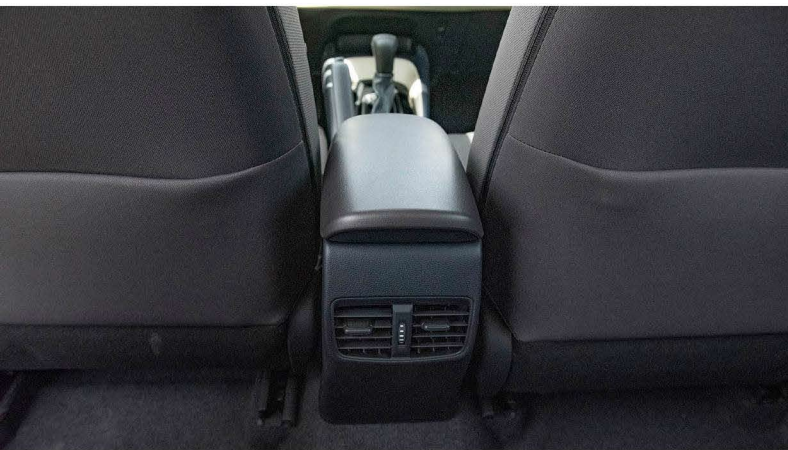

/MileleMotors

@MileleMotors

MileleMotors

@MileleMotors

MileleMotors
Procuring, Sourcing, & Stocking Motor Vehicles.

Head office

P.O.Box : 6339

AF - 07, Block A, Samari Retail

Ras Al Khor 3, Dubai - UAE

Tel: +971 50 4996459

Mail: info@milelemotors.com

(LHD) Toyota Corolla XLI 1.6P AT MY2020