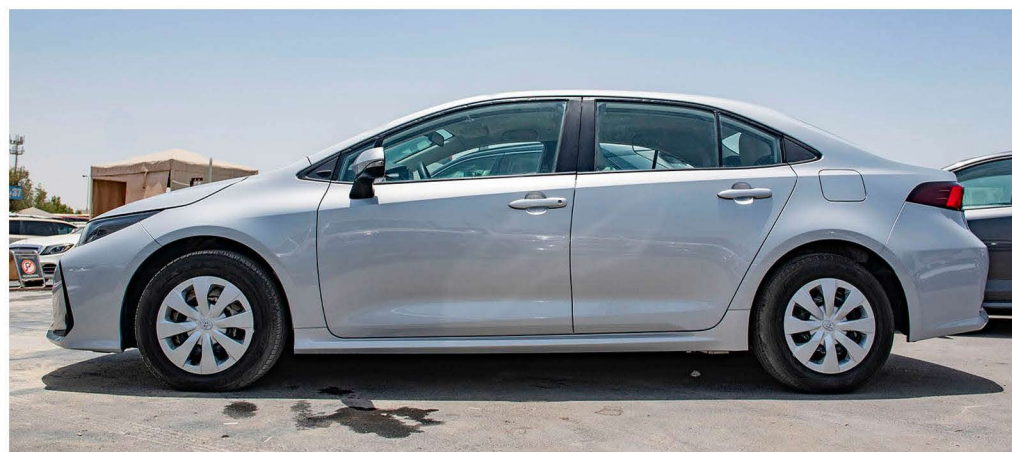

OTHERS

ANTI-THEFT SYSTEM : ENGINE IMMOBILISER

FRONT FOG LAMPS WITHOUT

HEADLAMP : PROJECTOR TYPE HALOGEN

STEERING WHEEL : URETHANE W/CONTROL SWITCHES

SHIFT LEVER KNOB : URETHANE

TIRE PRESSURE MONITORING SYSTEM WITH

REAR FOG LAMP WITH

REAR COOLER DUCT WITH

LUGGAGE DOOR GARNISH :CHROME

SEAT BACK POCKET :D+P

FRONT GRILLE: BLACK