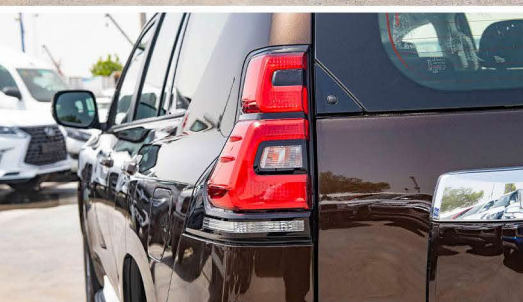

(LHD) Toyota Prado TXL 2.8L Diesel 2021