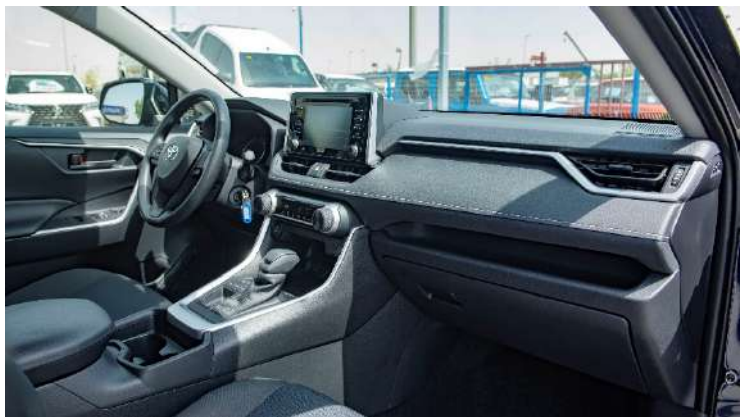

- @MileleMotors
- @MileleCorp
- @MileleMotors
- @MileleCorp
- @MileleCorp

Head office
P.O.Box 6339
AF - 07, Block A, Samari retail
Ras Al Khor3, Dubai - UAE
Tel: + 917504996459
Mail: info@milele.com