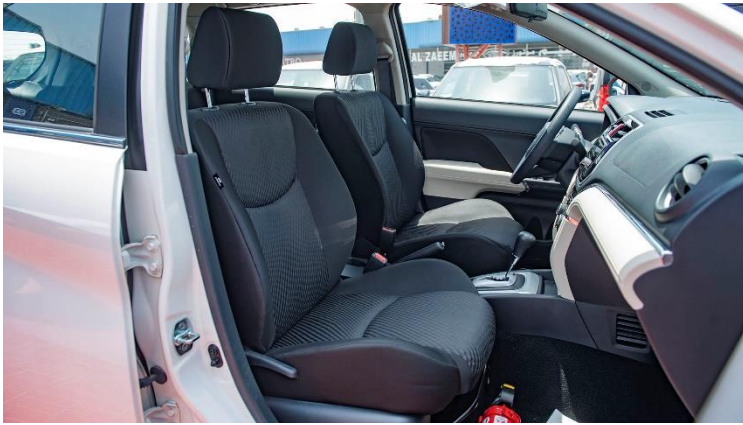

/MileleMotors

@MileleMotors

MileleMotors

@MileleMotors

MileleMotors
Procuring, Sourcing, & Stocking Motor Vehicles.

Head office

P.O.Box : 6339

AF - 07, Block A, Samari Retail

Ras Al Khor 3, Dubai - UAE

Tel: +971 50 4996459

Mail: info@milelemotors.com