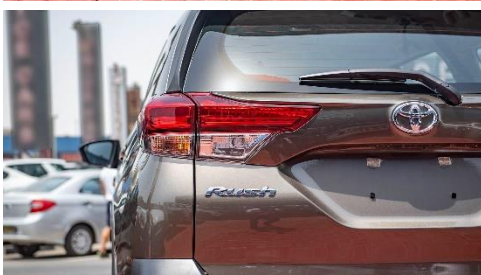

- /MileleMotors
- @MileleMotors
- MileleMotors
- @MileleMotors