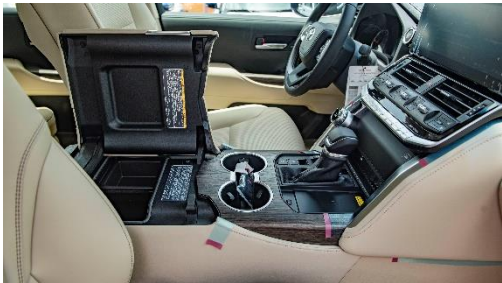

- @MileleMotors
- @MileleCorp
- @MileleMotors
- @MileleCorp
- @MileleCorp