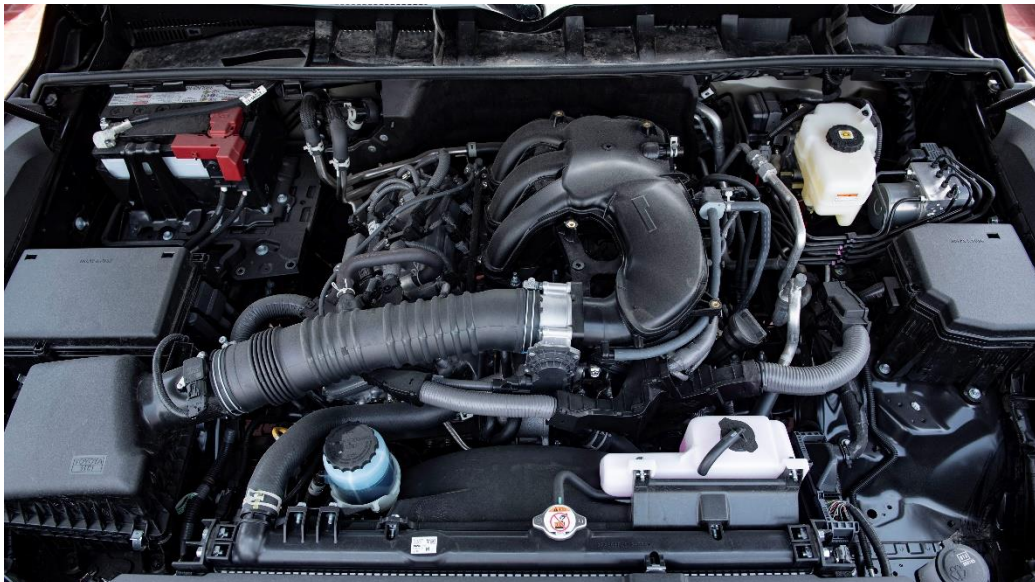

- @MileleMotors
- @MileleCorp
- @MileleMotors
- @MileleCorp
- @MileleCorp