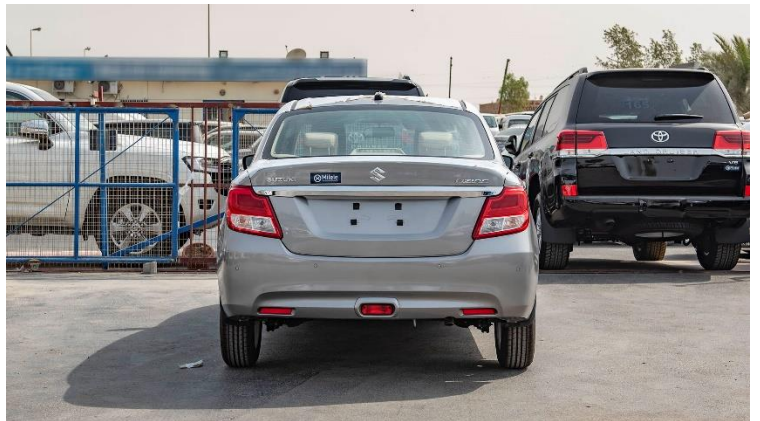

- @MileleMotors
- @MileleCorp
- @MileleMotors
- @MileleCorp
- @MileleCorp

Head office
P.O.Box 6339
AF - 07, Block A, Samari retail
Ras Al Khor3, Dubai - UAE
Tel: + 917504996459
Mail: info@milele.com