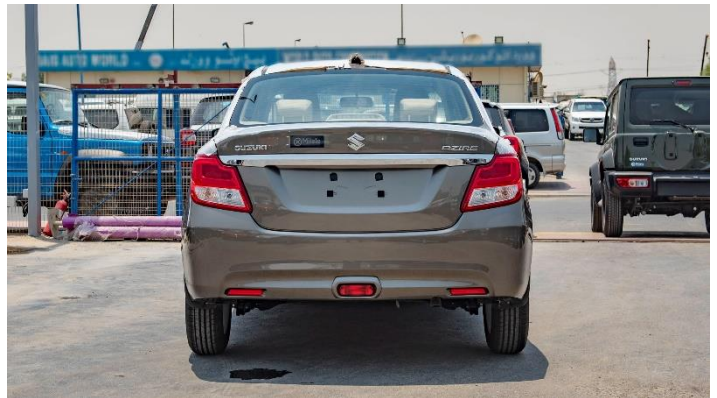

- @MileleMotors
- @MileleCorp
- @MileleMotors
- @MileleCorp
- @MileleCorp